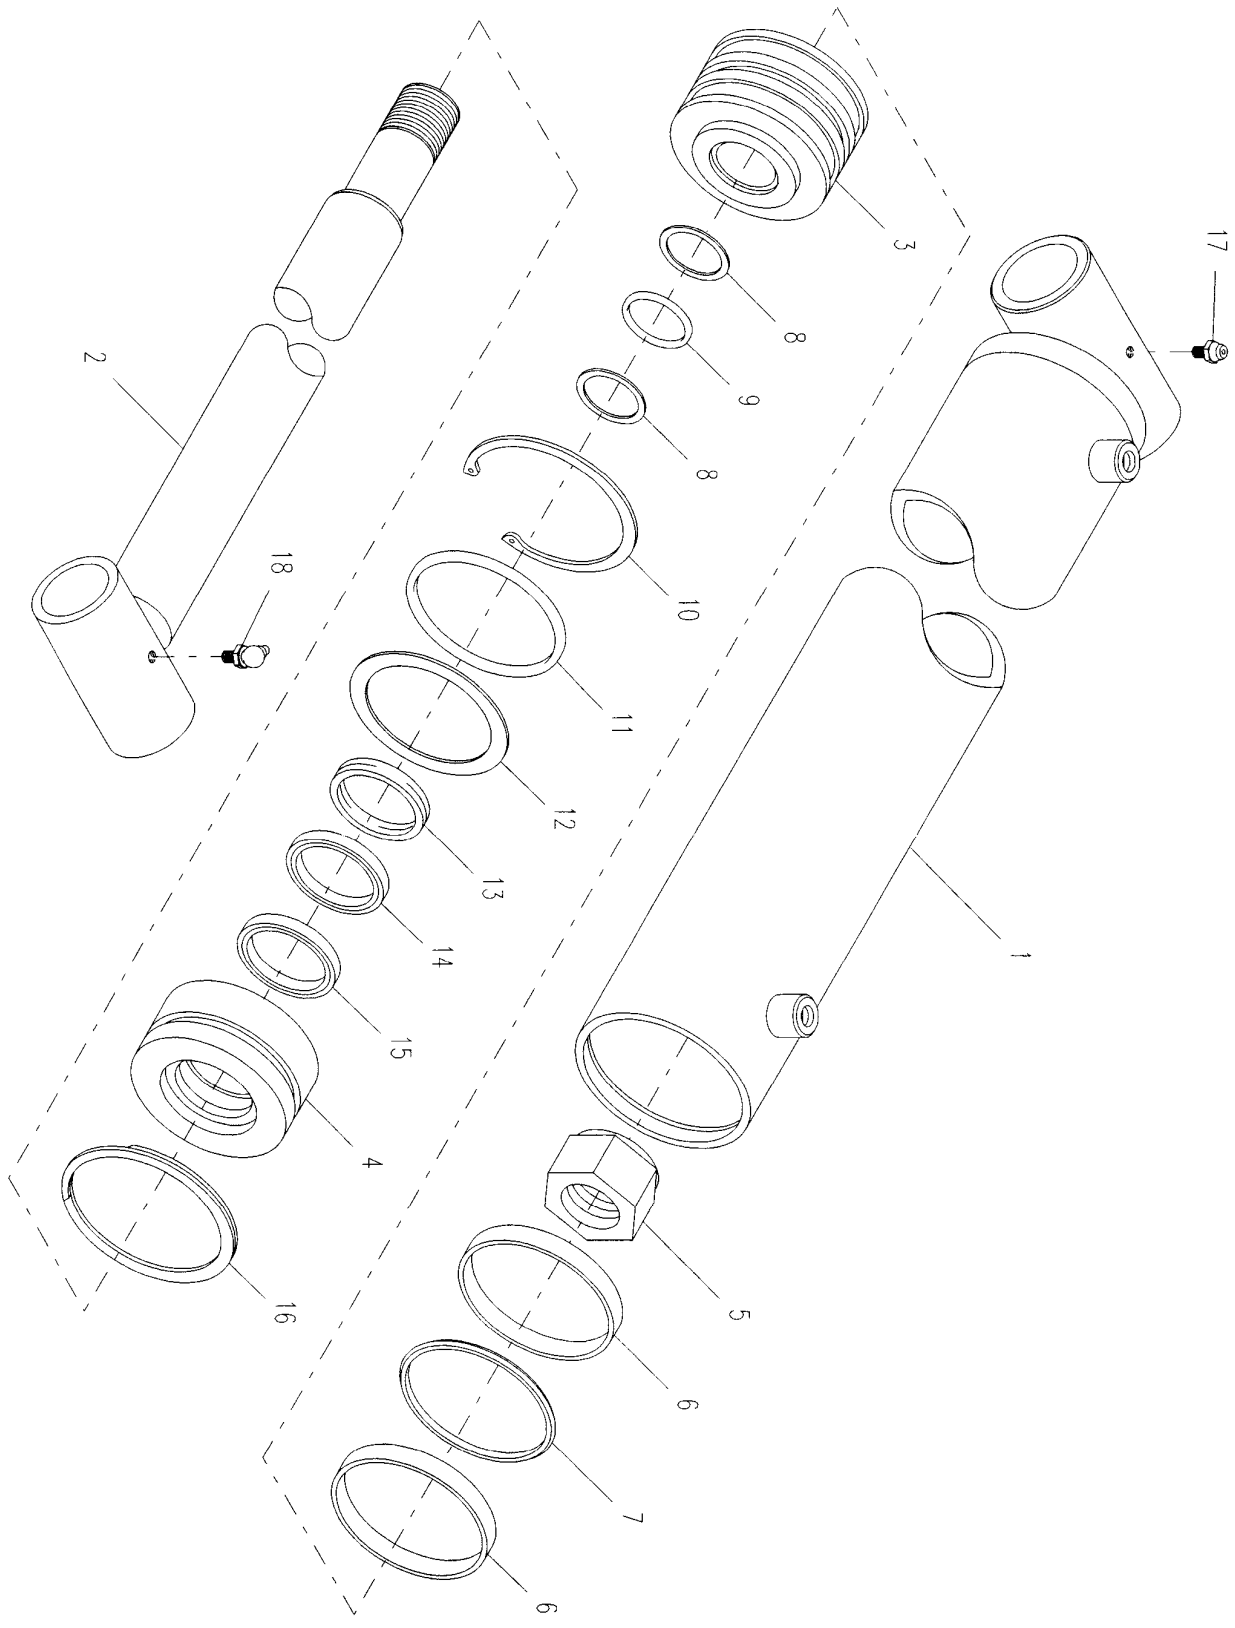

PARTS LIST — IRL CYLINDER 3000# WHEELIFT

332000069

Ref. No.	Part No.	Description	Qty.
1	3071000065	Barrel Weldment	1
2	3763000086	Rod Weldment	1
3	4698000007	Piston	1
4	4553000008	Head	1
5	7660262031	Locknut	1
6	7754000003*	Wear Ring	2
7	7796000063*	Locking "T" Seal	1
8	7755224609*	Back-up Ring	2
9	7755224000*	"O" Ring	1
10	7754000002*	Retaining Ring	1
11	7755334000*	"O" Ring	1
12	7755334609*	Back-up Ring	1
13	7754000004*	Wear Ring	1
14	7796000024*	Rod Seal	1
15	7796000008*	Rod Wiper Seal	1
16	7754000026*	Retaining Ring	1
17	7440030000	Grease Fitting	1
18	7440030200	Grease Fitting	1

*Available only in Service Kit #7577250024

4.46

Rev. _____
Date _____

IRL CYLINDER 3000# WHEELLIFT

3320000069