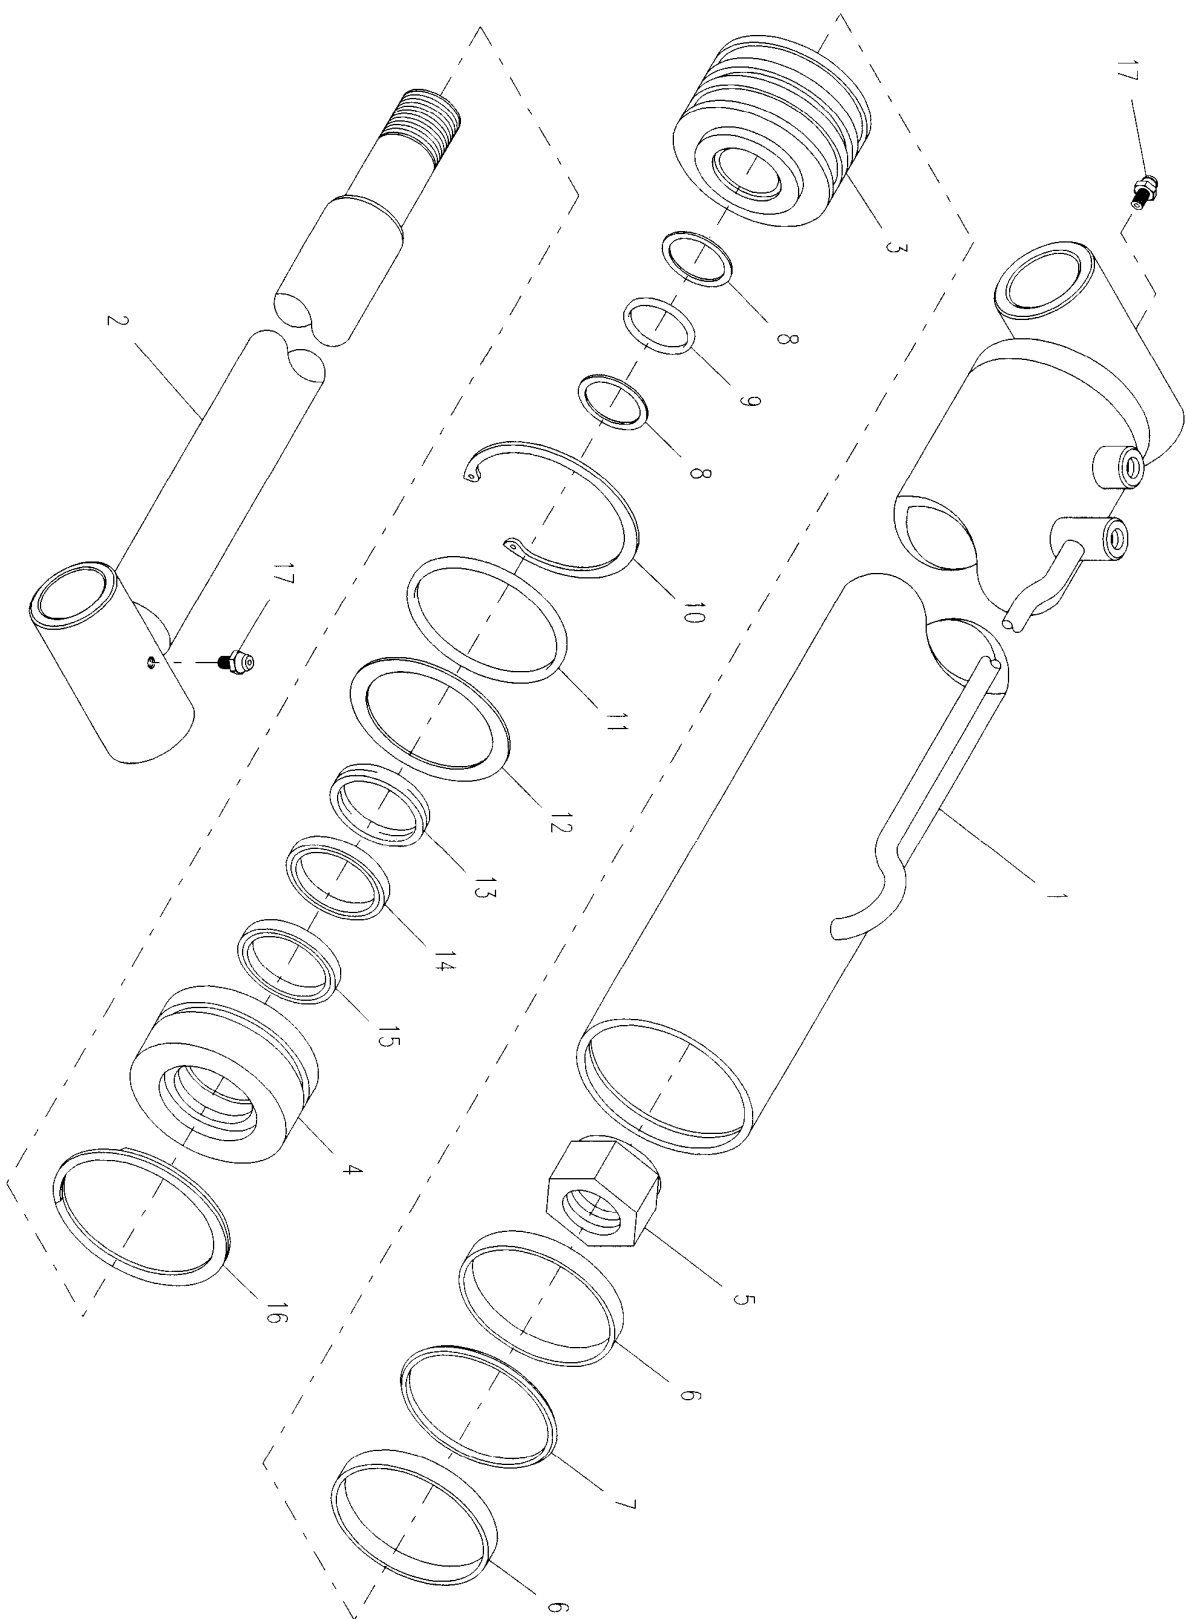

PARTS LIST — TILT CYLINDER

3320000073

Ref. No.	Part No.	Description	Qty.
1	3071000069	Barrel Weldment	1
2	3763000032	Rod Weldment	1
3	4698000007	Piston	1
4	4553000008	Head	1
5	7660262031	Locknut	1
6	7754000003*	Wear Ring	2
7	7796000063*	Locking "T" Seal	1
8	7755224609*	Back-up Ring	2
9	7755224000*	"O" Ring	1
10	7754000002*	Retaining Ring	1
11	7755334000*	"O" Ring	1
12	7755334609*	Back-up Ring	1
13	7754000004*	Wear Ring	1
14	7796000024*	Rod Seal	1
15	7796000008*	Rod Wiper Seal	1
16	7754000026*	Retaining Ring	1
17	7440030000	Grease Fitting	2

*Available only in Service Kit #7577250042

4.42

Rev. _____
Date _____

TILT CYLINDER
3320000073