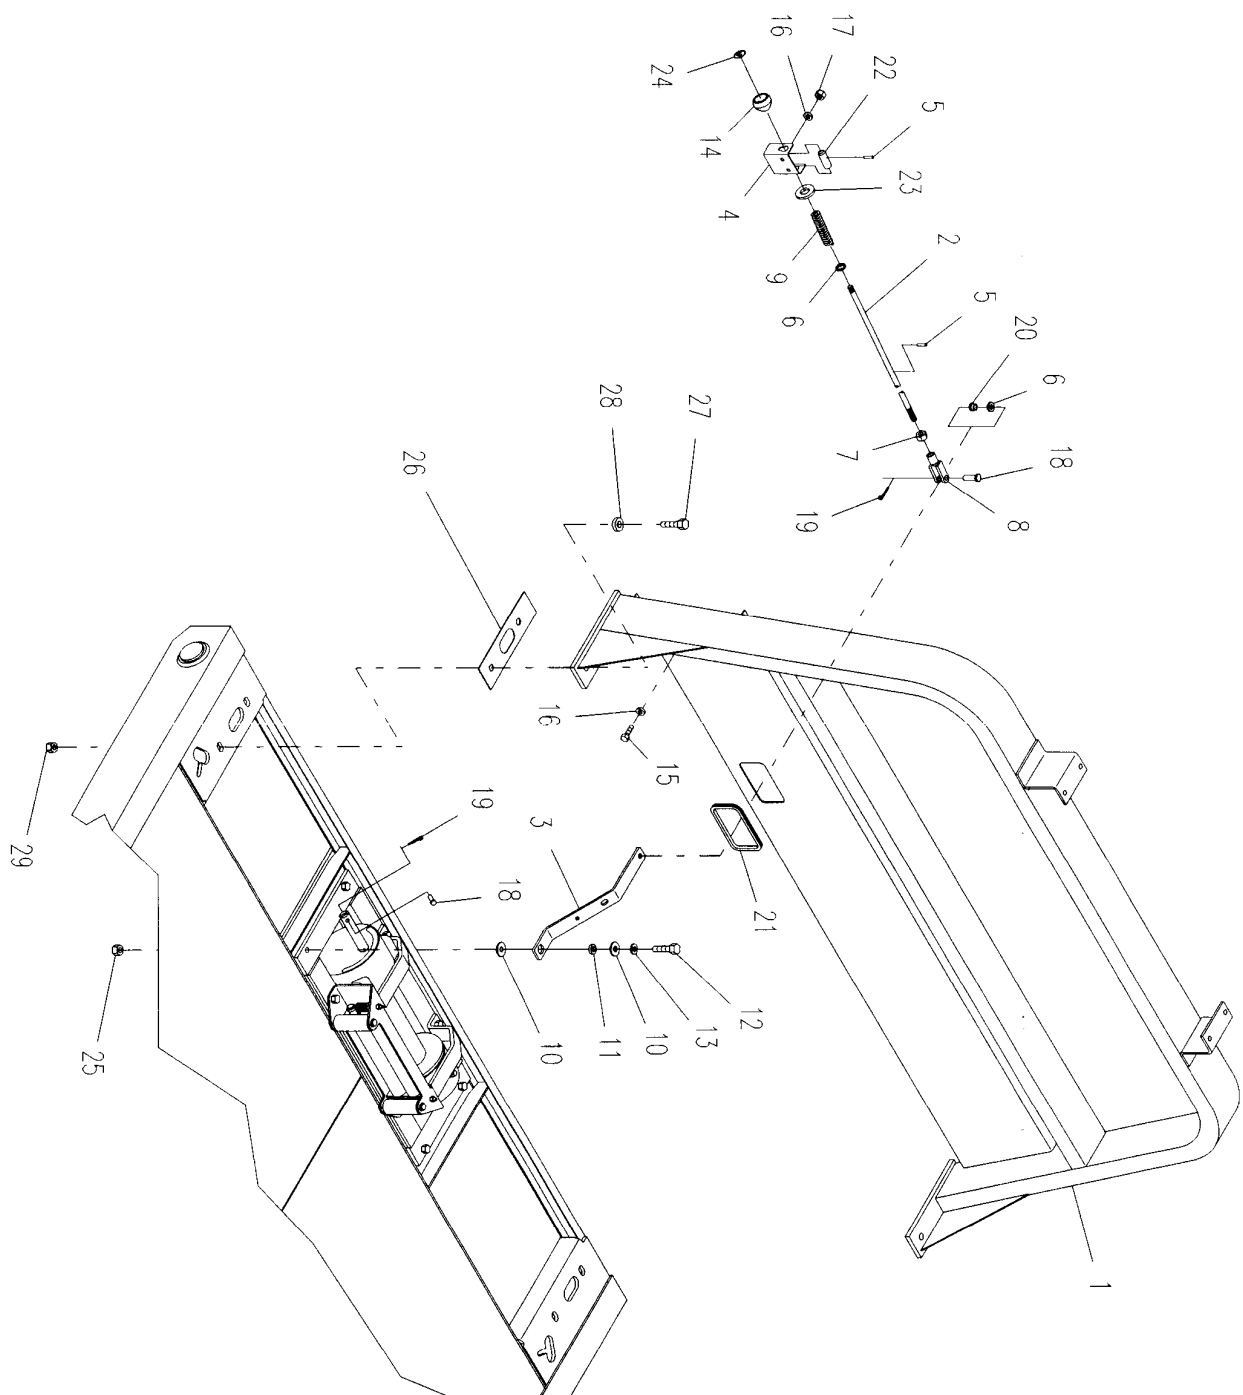

STANDARD HEADBOARD & WINCH FREE SPOOL

PARTS LIST — STANDARD HEADBOARD & WINCH FREE SPOOL

Ref. No.	Part No.	Description	Qty.
1	3241000081	Standard Headboard (34.50")	1
	3241000082	Standard Headboard (40.50")	
	3241000083	Standard Headboard (45.50")	
	3241000084	Standard Headboard (52.50")	
2	4763000199¹	Rod	1
3	4706001955¹	Lever	1
4	4706001956¹	Bracket	1
5	7690051274¹	Spring Pin	2
6	7950180143¹	Flatwasher	2
7	7660180234¹	Nut	1
8	7990000011¹	Yoke	1
9	7843000023¹	Spring	1
10	7082000010¹	Nylon Washer	2
11	4209000146¹	Bushing	1
12	7115181650¹	Capscrew	1
13	7950180161¹	Flatwasher	1
14	7551000013¹	Knob	1
15	7115150850¹	Capscrew	2
16	7950150161¹	Flatwasher	4
17	7660152601¹	Locknut	2
18	7690182201¹	Clevis Pin	2
19	7690051611¹	Cotter Pin	2
20	7082000009¹	Bearing Flange	1
21	4632000009¹	Trim Lok	1
22	4209000147¹	Bushing	1
23	7949000030¹	Nylon Washer	1
24	7330000255¹	Decal	1
25	7660182301	Locknut	1
26	4796000037	Gasket	2
27	7105201650	Capscrew	4
28	7950200152	Flatwasher	4
29	7660200035	Nut	2

¹ Also Available in Assembly #2970000021