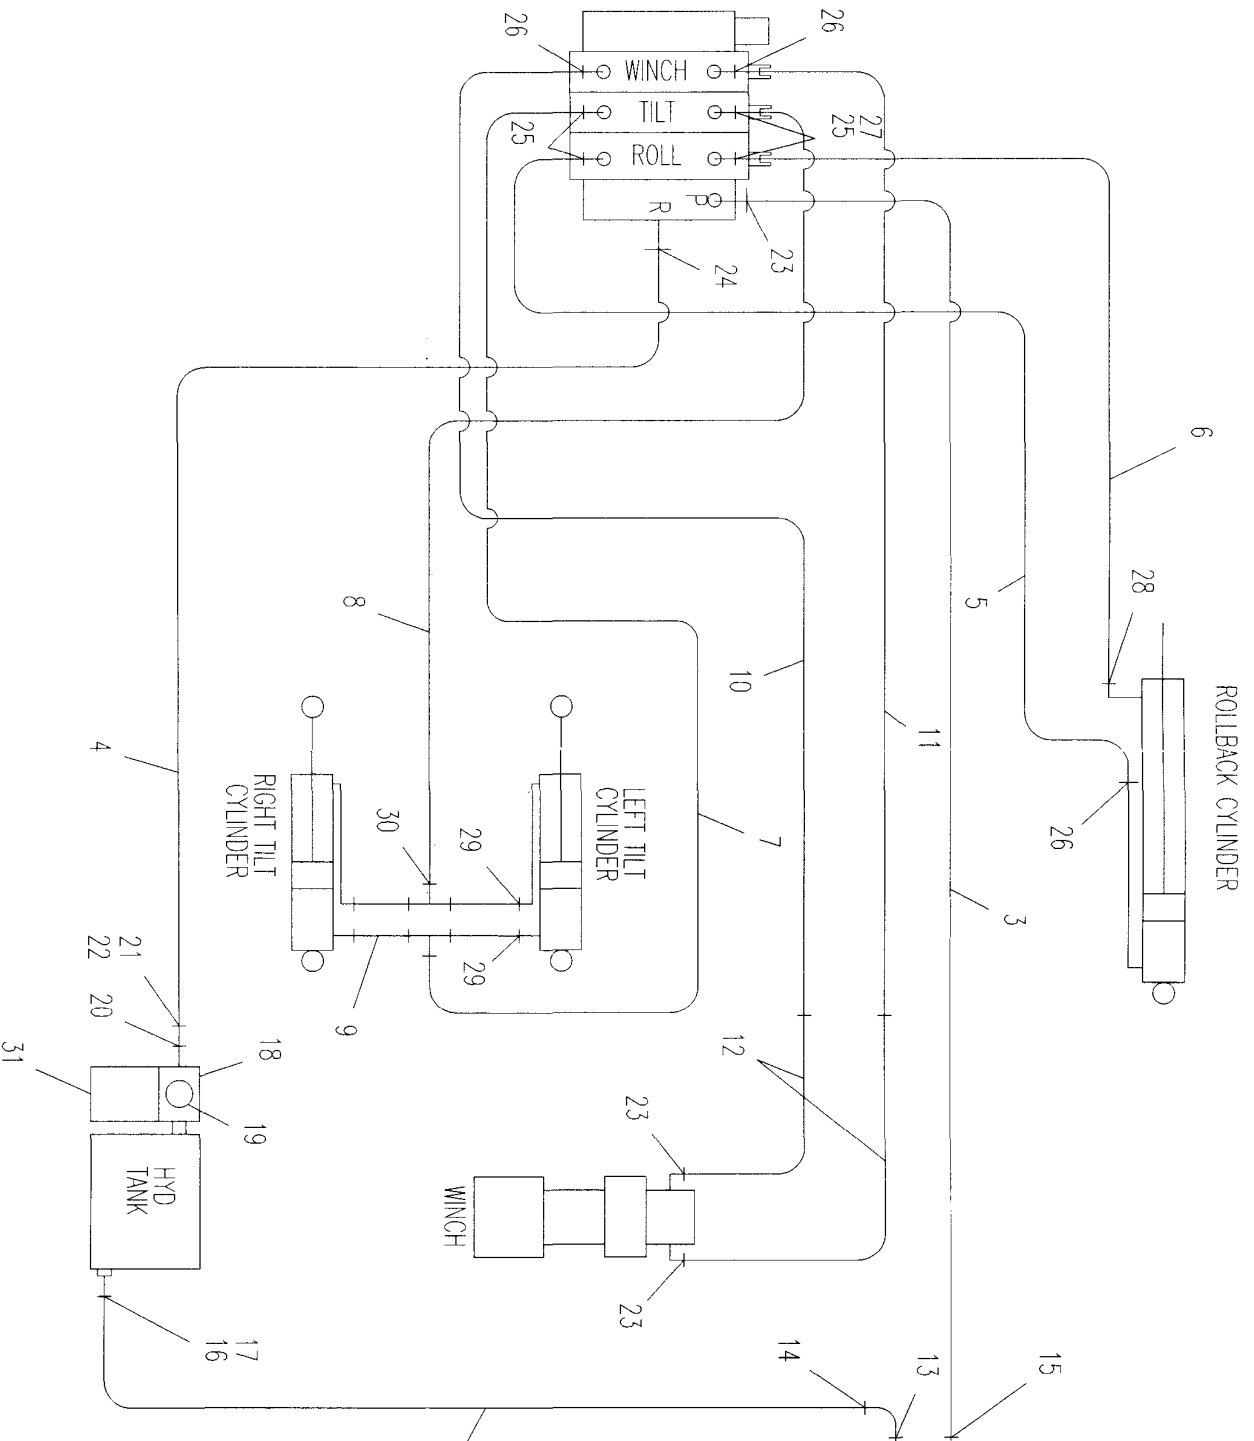

HYDRAULIC COMPONENTS

4.30

Rev. _____
Date _____

PARTS LIST — HYDRAULIC COMPONENTS

Ref. No.	Part No.	Description	Qty.
1	7724000021	Pump	1
2	4570000112	Hose	1
3	4567130226	Hose Assembly (A)	1
	4567130238	Hose Assembly (B)	
	4567130244	Hose Assembly (C)	
	4567130248	Hose Assembly (D)	
	4567130256	Hose Assembly (E)	
4	4570000101	Hose (A)	1
	4570000102	Hose (B)	
	4570000113	Hose (C)	
	4570000114	Hose (D)	
	4570000115	Hose (E)	
5	4567123047	Hose Assembly	1
6	4567122047	Hose Assembly	1
7	4567123104	Hose Assembly	1
8	4567122100	Hose Assembly	1
9	4567120020	Hose Assembly	4
10	4569433122	Hose Assembly	1
11	4569432122	Hose Assembly	1
12	4567430129	Hose Assembly (A,B)	2
	4567430153	Hose Assembly (C,D,E)	
13	7445081643	Adapter	1
14	7443000023	Elbow	1
15	7443000101	Adapter	1
16	7443000013	Nipple	1
17	7274000002	Clamp	1
18	7430000003	Filter Head and Element	1
19	7470000002	Gauge	1
20	7445161250	Reducer	1
21	7443000169	Adapter	1
22	7274000047	Clamp	1
23	7445081045	Elbow	3
24	7443000168	Adapter	1
25	7445060843	Adapter	4
26	7445080843	Adapter	3
27	7443000196	Restrictor	2
28	7445080845	Elbow	1
29	7445060645	Elbow	4
30	7445060637	Tee	2
31	7431000001	Filter Element	1

- A - 22' Deck, 138" CA Chassis
- B - 22' Deck, 150" CA Chassis
- C - 24' Deck, 156" CA Chassis
- D - 24' Deck, 160" CA Chassis
- E - 24' Deck, 168" CA Chassis

JERR-DAN

An Oshkosh Truck Corporation Company

4.31

Rev. _____

Date _____