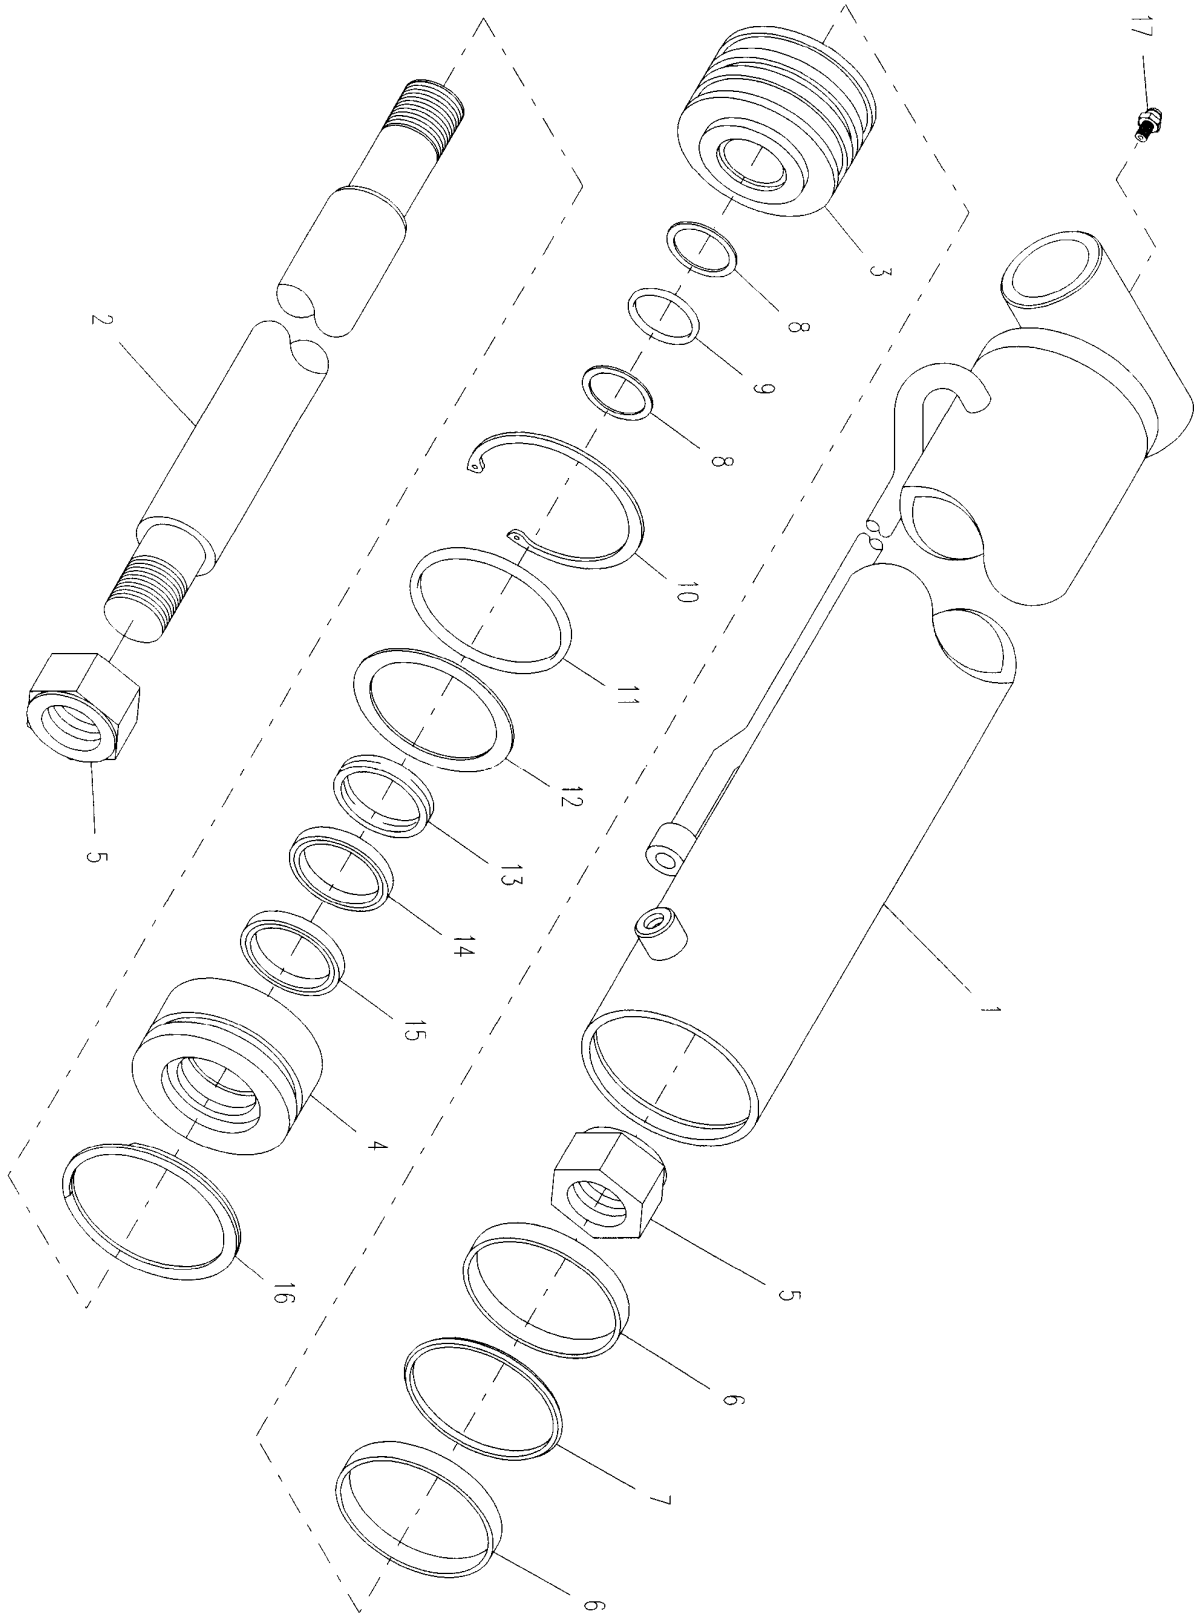

ROLLBACK CYLINDER

332000074

PARTS LIST — ROLLBACK CYLINDER

3320000074

Ref. No.	Part No.	Description	Qty.
1	3071000068	Barrel Weldment	1
2	4763000093	Rod	1
3	4698000009	Piston	1
4	4553000010	Head	1
5	7660342031	Locknut	2
6	7796000013*	Wear Ring	2
7	7796000064*	Locking "T" Seal	1
8	7755226609*	Back-up Ring	2
9	7755226000*	"O" Ring	1
10	7754000016*	Retaining Ring	1
11	7755338000*	"O" Ring	1
12	7755338609*	Back-up Ring	1
13	7754000012*	Wear Ring	1
14	7796000025*	Rod Seal	1
15	7796000011*	Rod Wiper Seal	1
16	7754000027*	Retaining Ring	1
17	7440030000	Grease Fitting	1

*Available only in Service Kit #7577250025

4.41

Rev. _____
Date _____