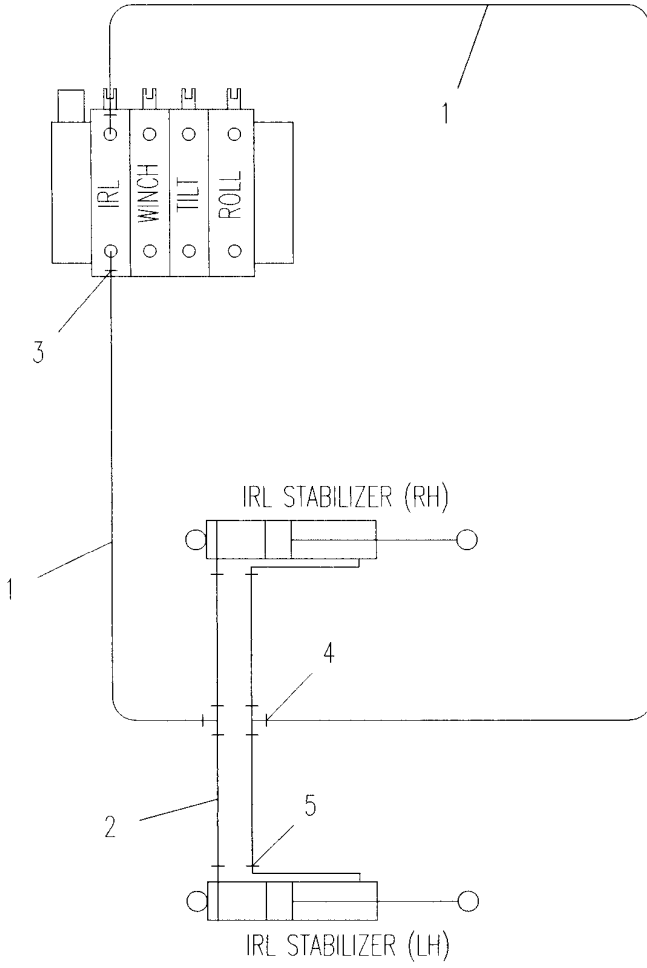

HYDRAULIC COMPONENTS - STABILIZER

PARTS LIST — ELECTRICAL COMPONENTS

Ref. No.	Part No.	Description	Qty.
1	7552000098	Wiring Harness - Subframe/Deck	1
2	7552000135	Wiring Harness - Subframe	1
3	7552000065	Wiring Harness - Subframe/Cab	1
4	7552000179	Wiring Harness - Deck	1
5	7457000004	Breaker	1
6	7790100856	Screw	2
7	7345221902	Terminal	2
8	7950100151	Washer	2
9	7345241902	Terminal	1