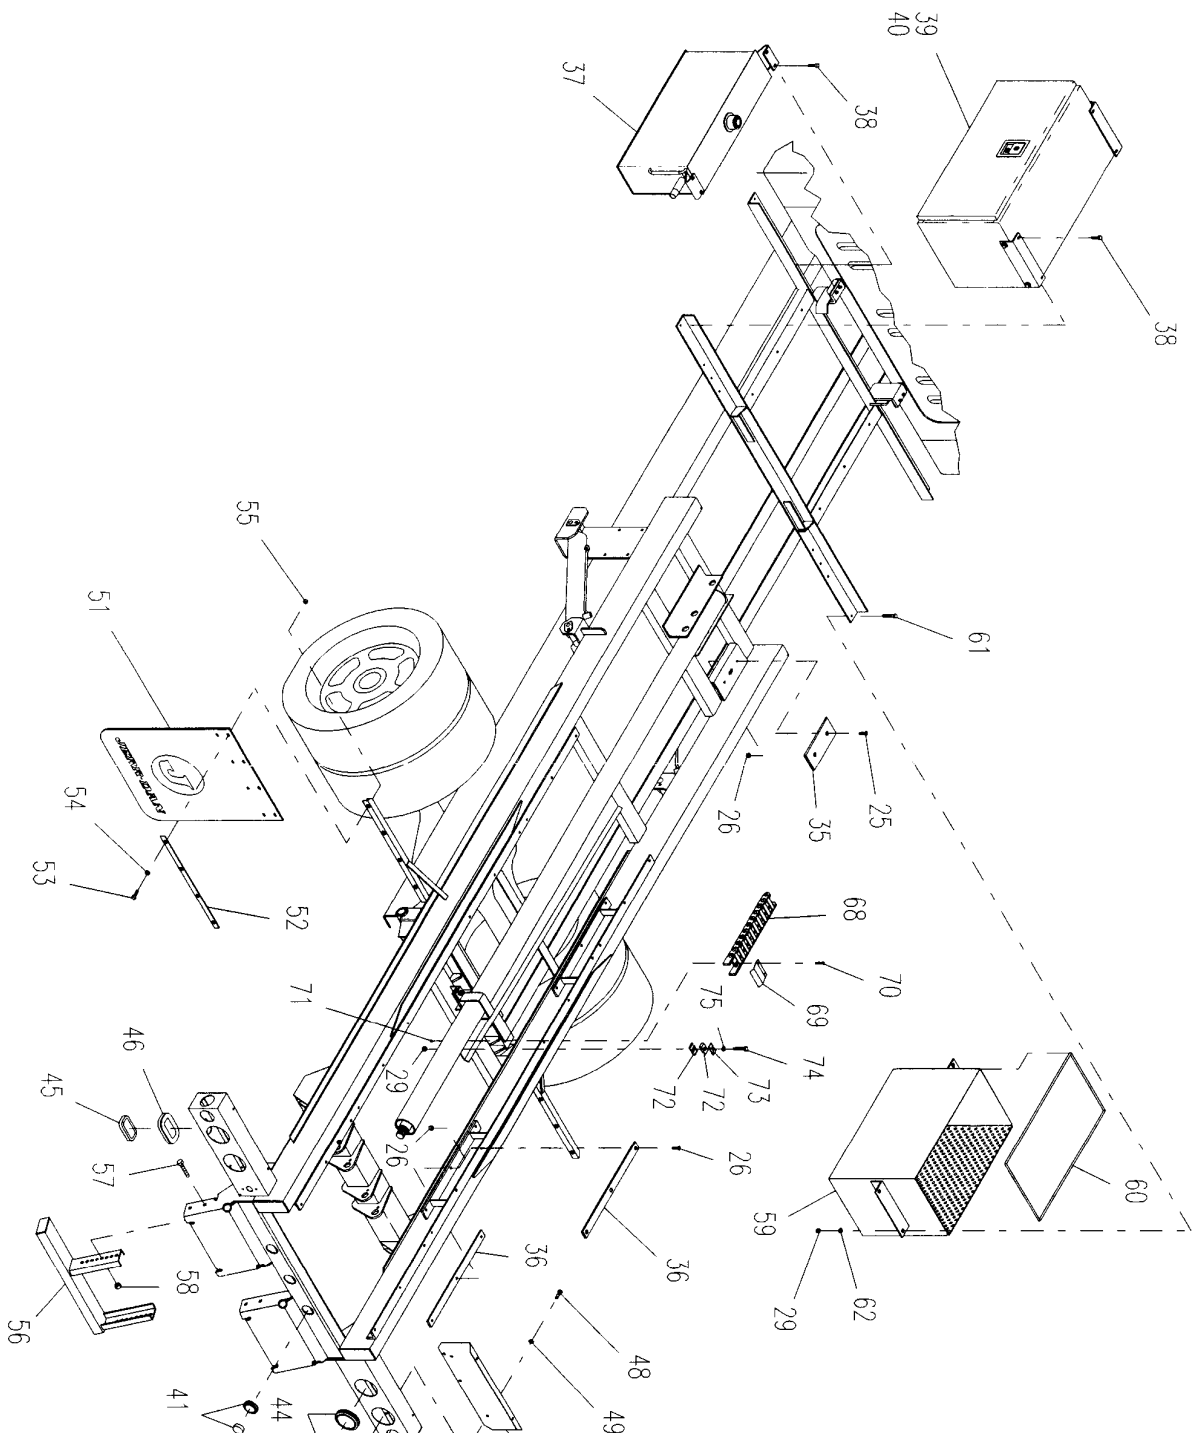

FINAL ASSEMBLY

PARTS LIST — DUAL CONTROLS

Ref. No.	Part No.	Description	Qty.
1	3935000065	Control Valve (A)	1
	3935000066	Control Valve (B)	
	3935000067	Control Valve (C)	
	3935000068	Control Valve (D)	
2	4263000430	Channel (A,B,C)	1
	4263000433	Channel (D)	1
3	7111161050	Capscrew	4
4	7950160151	Washer	4
5	7660162601	Locknut	4
6	4263000431	Channel (A,B,C)	1
	4263000434	Channel (D)	1
7	7790151253	Screw	12
8	3560000005	Control Hood	2
9	7330000169	Control Panel Placard - LH (A,B,C)	1
	7330000219	Control Panel Placard - LH (D)	1
	7330000170	Control Panel Placard - RH (A,B,C)	1
10	7330000220	Control Panel Placard - RH (D)	1
	7759000004	Rivet	8
12	7590000087	Lamp	2
13	7790101276	Screw	4
14	4606000065	Lug	4
15	7111150864	Carriage Bolt	8
16	7950150000	Lock Washer	8
17	7660152601	Locknut (A)	17
	7660152601	Locknut (B)	20
	7660152601	Locknut (C)	23
	7660152601	Locknut (D)	26
18	3551000042	Handle (C,D)	2
19	3551000040	Handle (B,C,D)	2
20	3551000043	Handle (A,B,C)	2
	3551000044	Handle (D)	2
21	3551000045	Handle (D)	2
22	3551000039	Handle	2
23	3551000041	Handle	2
24	7082000005	Bushing (A)	12
	7082000005	Bushing (B)	16
	7082000005	Bushing (C)	20
	7082000005	Bushing (D)	24
25	7950220141	Washer	2
26	4691000141	Pin (A,B,C)	2
	4691000263	Pin (D)	2
27	7754000009	Retaining Ring	4
28	7551000003	Knob - Red	2
29	7551000002	Knob - Black (A)	4
	7551000002	Knob - Black (B)	6
	7551000002	Knob - Black (C)	8
	7551000002	Knob - Black (D)	10
30	3763000090	Control Rod (A)	3
	3763000090	Control Rod (B)	4
	3763000090	Control Rod (C)	5
	3763000090	Control Rod (D)	6

4.15

Rev. _____
Date _____