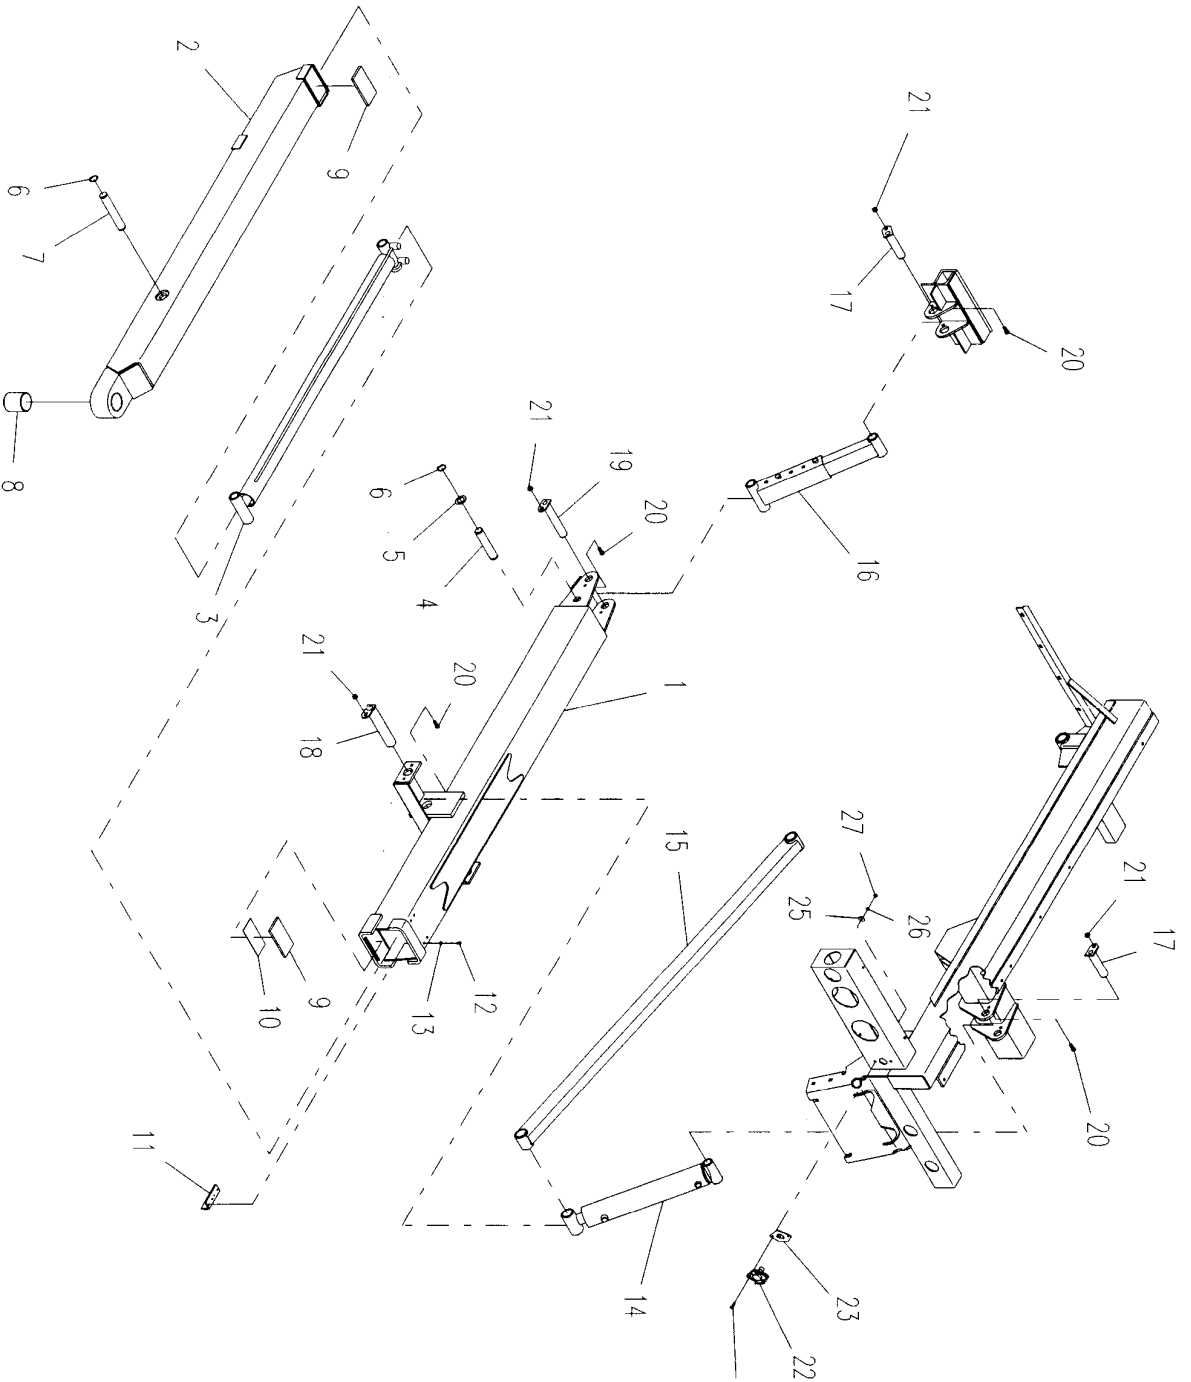

4000# IRL WHEELLIFT

PARTS LIST — 4000# IRL WHEELLIFT

Ref. No.	Part No.	Description	Qty.
1	3170000163	Outer Boom Weldment	1
2	3170000164	Inner Boom Weldment	1
3	3320000064	Cylinder Assembly	1
4	4691000268	Pin	1
5	7919000026	Washer	2
6	7754000006	Retaining Ring	4
7	4691000296	Pin	1
8	7209000028	Bushing	1
9	4679000046	Wear Pad	2
10	4706002195	Plate	1
11	4017000739	Angle	2
12	7118140418	Capscrew	4
13	7950100151	Washer	4
14	3320000071	Cylinder Assembly	2
15	3020000058	Arm Weldment	2
16	3592000029	Adjustable Link	1
17	3691000164	Pin	2
18	3691000073	Pin	3
19	3691000069	Pin	1
20	7115160850	Capscrew	6
21	7660162301	Locknut	6
22	7291000003	Receptacle	1
23	7796000048	Gasket	1
24	7111140613	Screw	2
25	7950140161	Washer	2
26	7950140000	Lockwasher	2
27	7660140000	Nut	2

4.23

Rev. _____
Date _____