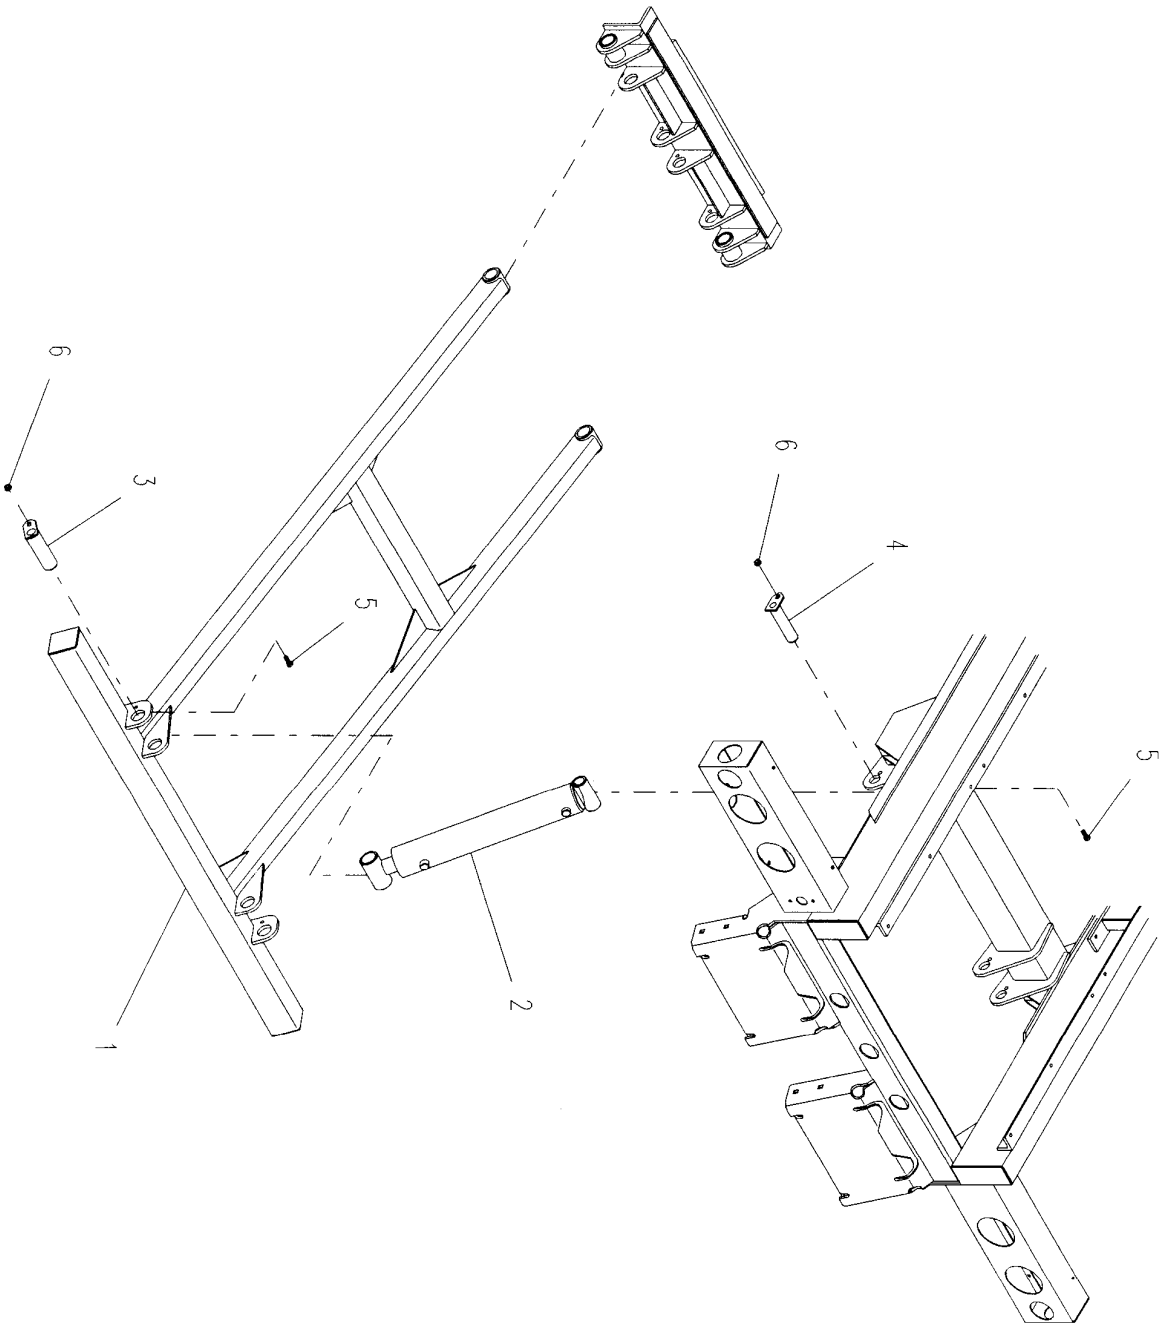

PARTS LIST — HYDRAULIC REAR DOCK STABILIZER

Ref. No.	Part No.	Description	Qty.
1	3849000010	Stabilizer Arm	1
2	3320000069	Cylinder Assembly	2
3	3691000165	Pin	2
4	3691000073	Pin	2
5	7115160850	Capscrew	4
6	7660162301	Locknut	4

HYDRAULIC REAR DOCK STABILIZER