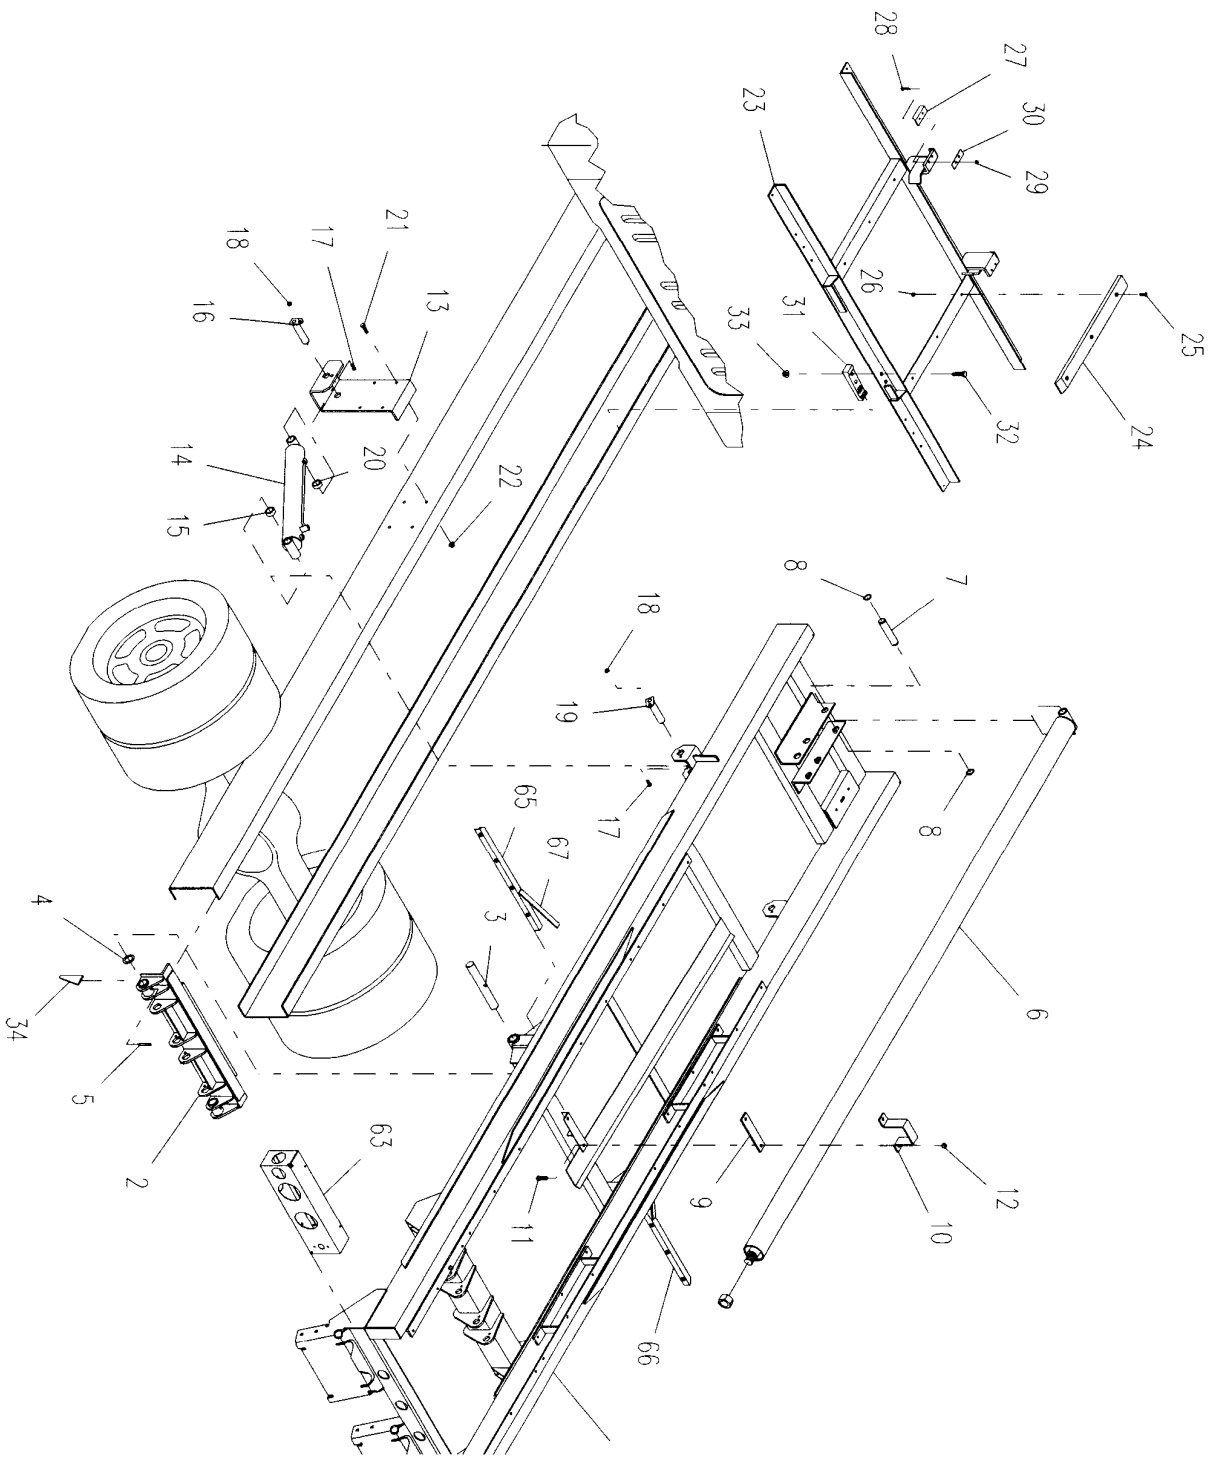

PARTS LIST — FINAL ASSEMBLY

Ref. No.	Part No.	Description	Qty.	Ref. No.	Part No.	Description	Qty.
1	3868000178	Subframe	1	51	7638000004	Mud Flap	2
2	3905000004	Turnion	1	52	4706000233	Back Up Strip	2
3	4691000295	Pin	2	53	7111150813	Screw	8
4	7949000008	Washer	2	54	7950150000	Washer	8
5	7690164045	Spring Pin	2	55	7660150000	Nut	8
6	3320000074	Cylinder Assembly	1	56	3190000028	Bumper Tube - Short	2
7	4691000268	Pin	1		3190000030	Bumper Tube - Long	
8	7754000006	Retaining Flng	1	57	7115181064	Locknut	8
9	4679000166	Wear Pad	2	58	7660182601	Locknut	8
10	4178000308	Bracket	1	59	3899000053	Storage Basket	1
11	7115181450	Capcrew	1	60	4692000015	Moulding	1
12	7660181601	Locknut	2	61	7115150850	Capcrew	4
13	4178000305	Saddle	2	62	7950150161	Washer	4
14	3320000073	Cylinder Assy	2	63	3178000233	Light Box L.H.	1
15	4209000020	Bushing	2	64	3178000234	Light Box R.H.	1
16	3691000092	Pin	2	65	4017000825	Angle L.H.	1
17	7115160850	Capcrew	2	66	4017000826	Angle R.H.	1
18	7660162301	Flanged Locknut	4	67	4705000062	Brace	2
19	3691000166	Pin	4	68	4904000002	Cable Carrier	1
20	4209000093	Bushing	2	69	4706003038	Plate	1
21	7105181450	Capcrew	2	70	7114101618	Screw	2
22	760182333	Flanged Locknut	8	71	7660102604	Nut	2
23	3558000003	Hold Down	1	72	7274000038	Half Clamp	2
24	4679000153	Wear Pad	1	73	7274000039	Clamp Cover	1
25	7118161023	Capcrew	2	74	7115151650	Capcrew	1
26	76600162601	Locknut	46	75	7950150161	Washer	1
27	4679000167	Wear Pad	2				
28	7115151218	Capcrew	4				
29	7660152601	Locknut	4				
30	4812000059	Shim	5				
31	7274000046	Retaining Clamp	2				
32	7105201850	Capcrew	2				
33	7660202347	Locknut	8				
34	4497000358	Gusset	8				
35	4679000154	Wear Pad	2				
36	4679000145	Wear Pad	2				
37	3750000018	Oil Reservoir	12				
38	7790161253	Screw	1				
39	3899000050	Toolbox 36" with Steel Door	8				
40	3899000051	Toolbox 36" with Stainless Steel Door	1				
41	4679000033	Rubber Pad	1				
42	7590000079	Red Marker Light	3				
43	7590000009	Red Marker Light	4				
44	7590000002	Stop/Turn/Tail Light	2				
45	7590000003	Back-up Light	2				
46	7590000103	License Plate Light	1				
47	7493000010	Grommet	1				
48	4314000043	Cover	2				
49	7111140513	Screw	8				
50	7949000023	Washer	8				
	7661000019	U-Nut	8				

FINAL ASSEMBLY