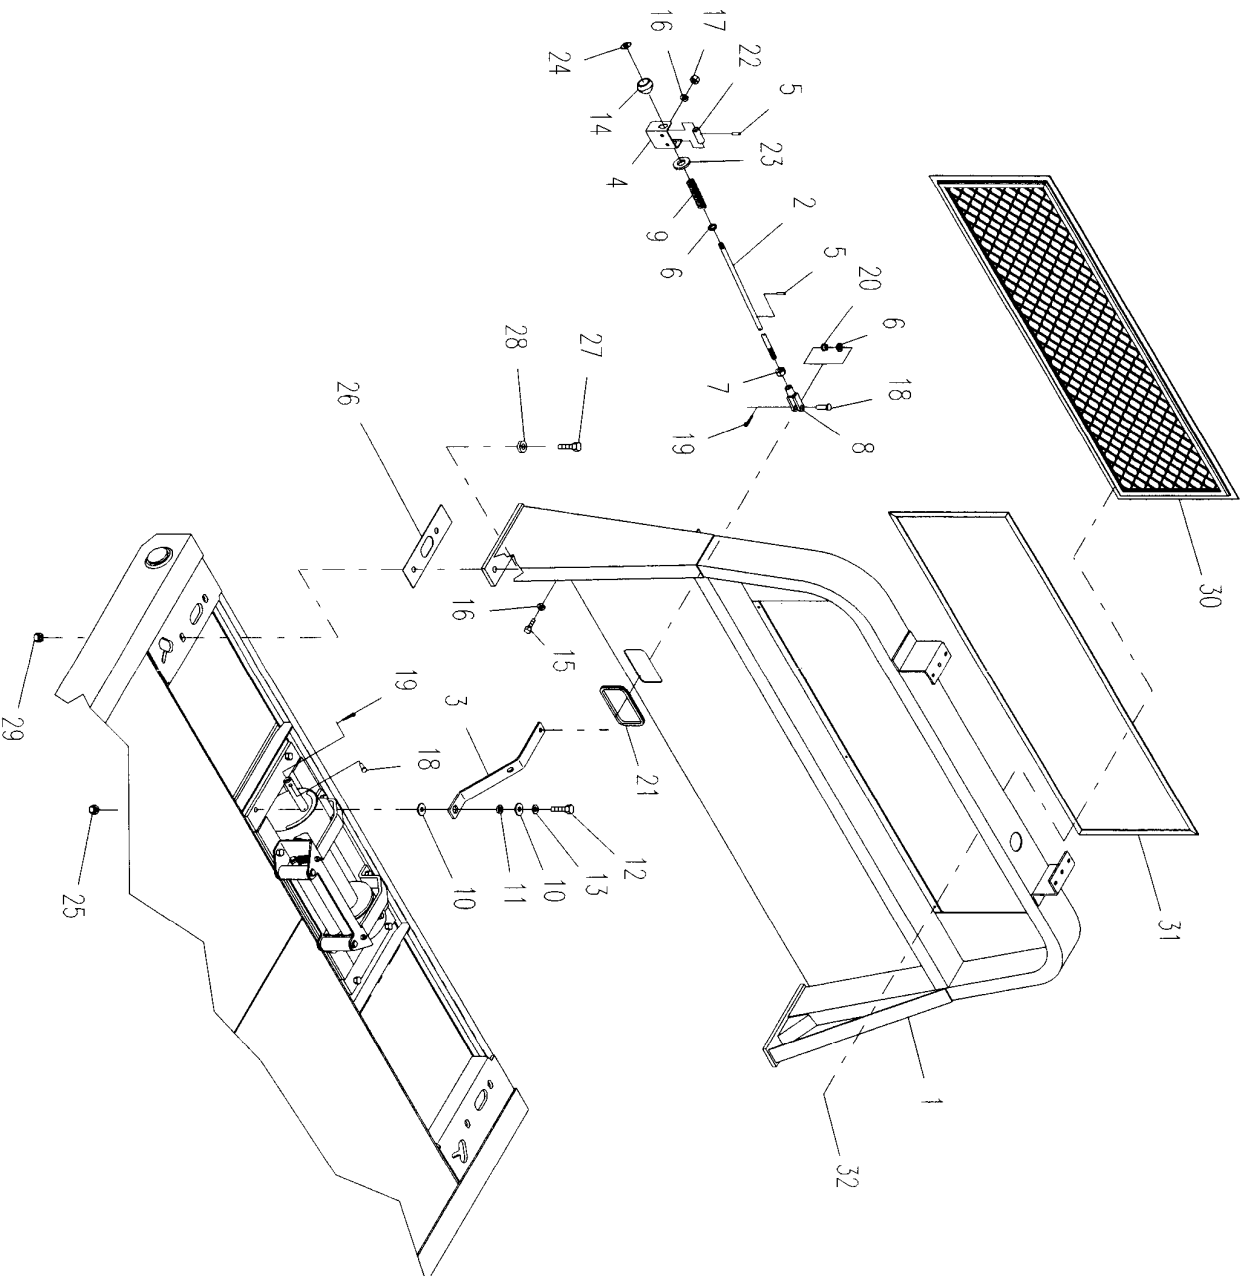

DELUXE HEADBOARD & WINCH FREE SPOOL

4.11

Rev. _____
Date _____

PARTS LIST — FINAL ASSEMBLY

Ref. No.	Part No.	Description	Qty.	Ref. No.	Part No.	Description	Qty.
1	3868000178	Subframe	1	51	7638000004	Mud Flap	2
2	3905000004	Turnion	1	52	4706000233	Back Up Strip	2
3	4691000295	Pin	2	53	7111150813	Screw	8
4	7949000008	Washer	2	54	7950150000	Washer	8
5	7690164045	Spring Pin	2	55	7660150000	Nut	8
6	3320000074	Cylinder Assembly	1	56	3190000028	Bumper Tube - Short	2
7	4691000268	Pin	1		3190000030	Bumper Tube - Long	
8	7754000006	Retaining Flng	1	57	7115181064	Locknut	8
9	4679000166	Wear Pad	2	58	7660182601	Locknut	8
10	4178000308	Bracket	1	59	3899000053	Storage Basket	1
11	7115181450	Capcrew	1	60	4692000015	Moulding	1
12	7660181601	Locknut	2	61	7115150850	Capcrew	4
13	4178000305	Saddle	2	62	7950150161	Washer	4
14	3320000073	Cylinder Assy	2	63	3178000233	Light Box L.H.	1
15	4209000020	Bushing	2	64	3178000234	Light Box R.H.	1
16	3691000092	Pin	2	65	4017000825	Angle L.H.	1
17	7115160850	Capcrew	2	66	4017000826	Angle R.H.	1
18	7660162301	Flanged Locknut	4	67	4705000062	Brace	2
19	3691000166	Pin	4	68	4904000002	Cable Carrier	1
20	4209000093	Bushing	2	69	4706003038	Plate	1
21	7105181450	Capcrew	2	70	7114101618	Screw	2
22	760182333	Flanged Locknut	8	71	7660102604	Nut	2
23	3558000003	Hold Down	1	72	7274000038	Half Clamp	2
24	4679000153	Wear Pad	1	73	7274000039	Clamp Cover	1
25	7118161023	Capcrew	2	74	7115151650	Capcrew	1
26	76600162601	Locknut	46	75	7950150161	Washer	1
27	4679000167	Wear Pad	2				
28	7115151218	Capcrew	4				
29	7660152601	Locknut	4				
30	4812000059	Shim	5				
31	7274000046	Retaining Clamp	2				
32	7105201850	Capcrew	2				
33	7660202347	Locknut	8				
34	4497000358	Gusset	8				
35	4679000154	Wear Pad	2				
36	4679000145	Wear Pad	2				
37	3750000018	Oil Reservoir	12				
38	7790161253	Screw	1				
39	3899000050	Toolbox 36" with Steel Door	8				
40	3899000051	Toolbox 36" with Stainless Steel Door	1				
41	4679000033	Rubber Pad	1				
42	7590000079	Red Marker Light	3				
43	7590000009	Red Marker Light	4				
44	7590000002	Stop/Turn/Tail Light	2				
45	7590000003	Back-up Light	2				
46	7590000103	License Plate Light	1				
47	7493000010	Grommet	1				
48	4314000043	Cover	2				
49	7111140513	Screw	8				
50	7949000023	Washer	8				
	7661000019	U-Nut	8