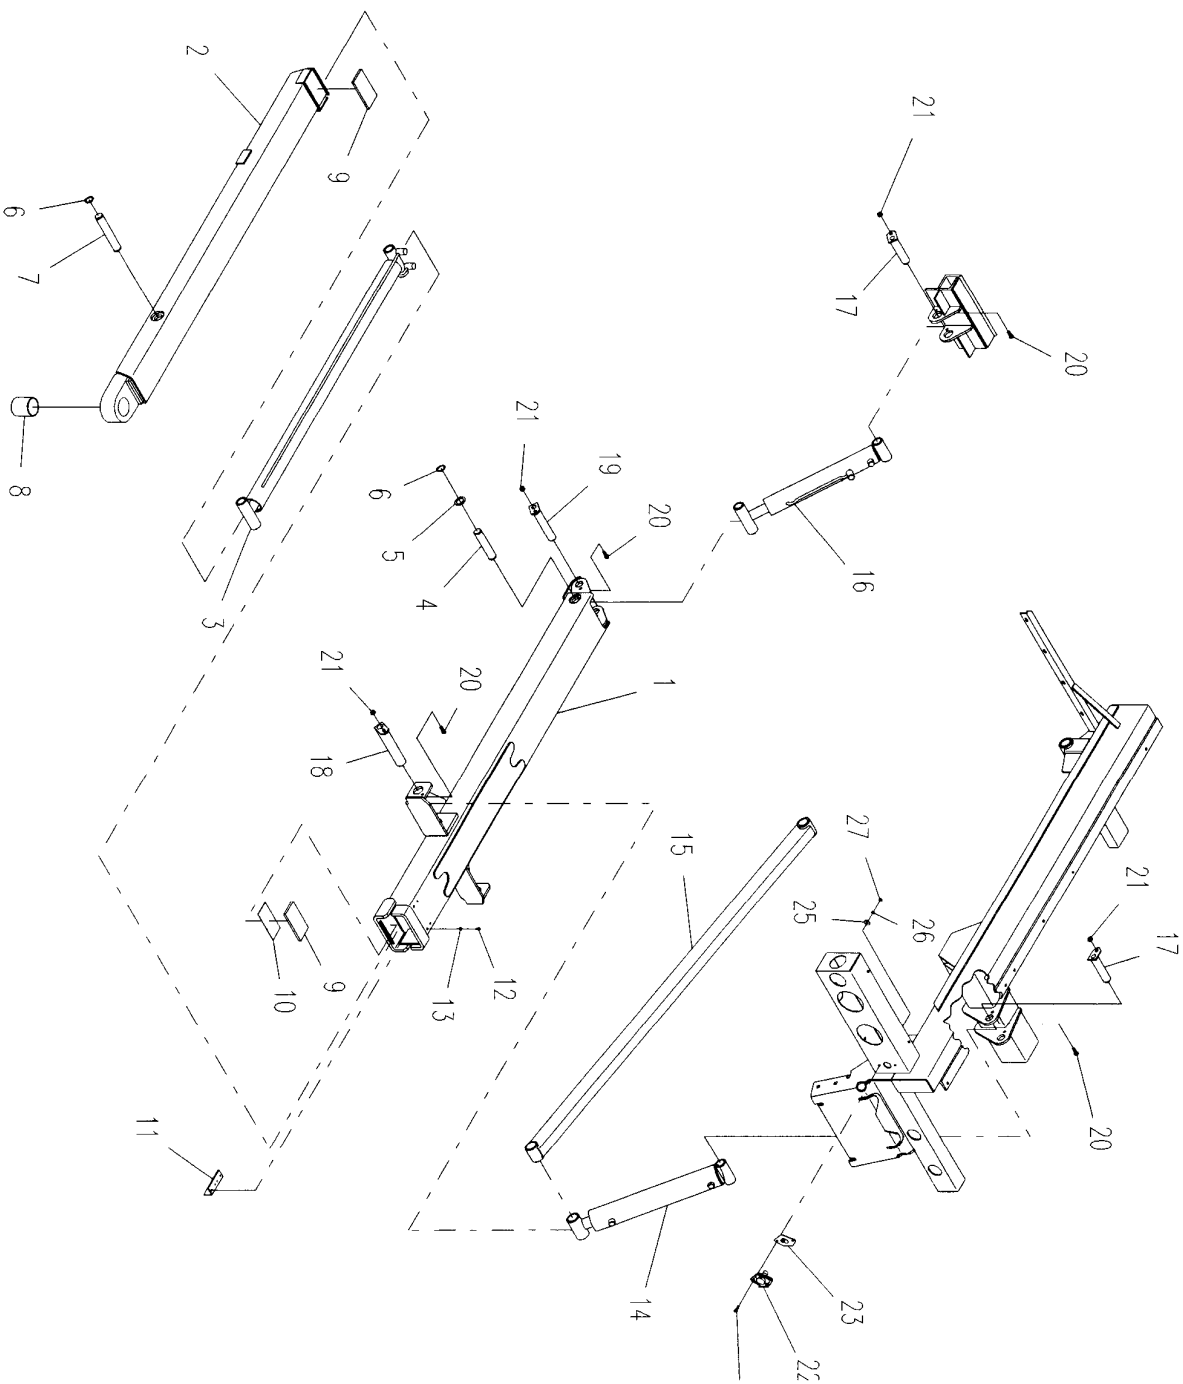

PARTS LIST — 3000# ZOD WHEELIFT

Ref. No.	Part No.	Description	Qty.
1	3170000162	Outer Boom Weldment	1
2	3911000046	Inner Boom Weldment	1
3	3320000064	Cylinder Assembly	1
4	4691000268	Pin	1
5	7919000026	Washer	2
6	7754000006	Retaining Ring	4
7	4691000296	Pin	1
8	7209000030	Bushing	1
9	4679000046	Wear Pad	2
10	4706002195	Plate	1
11	4017000739	Angle	2
12	7118140418	Capscrew	4
13	7950100151	Washer	4
14	3320000069	Cylinder Assembly	2
15	3020000057	Arm Weldment	2
16	3320000070	Cylinder Assembly	1
17	3691000164	Pin	2
18	3691000073	Pin	3
19	3691000069	Pin	1
20	7115160850	Capscrew	6
21	7660162301	Locknut	6
22	7291000003	Receptacle	1
23	7796000048	Gasket	1
24	7111140613	Screw	2
25	7950140161	Washer	2
26	7950140000	Lockwasher	2
27	7660140000	Nut	2

3000# ZOD WHEELLIFT