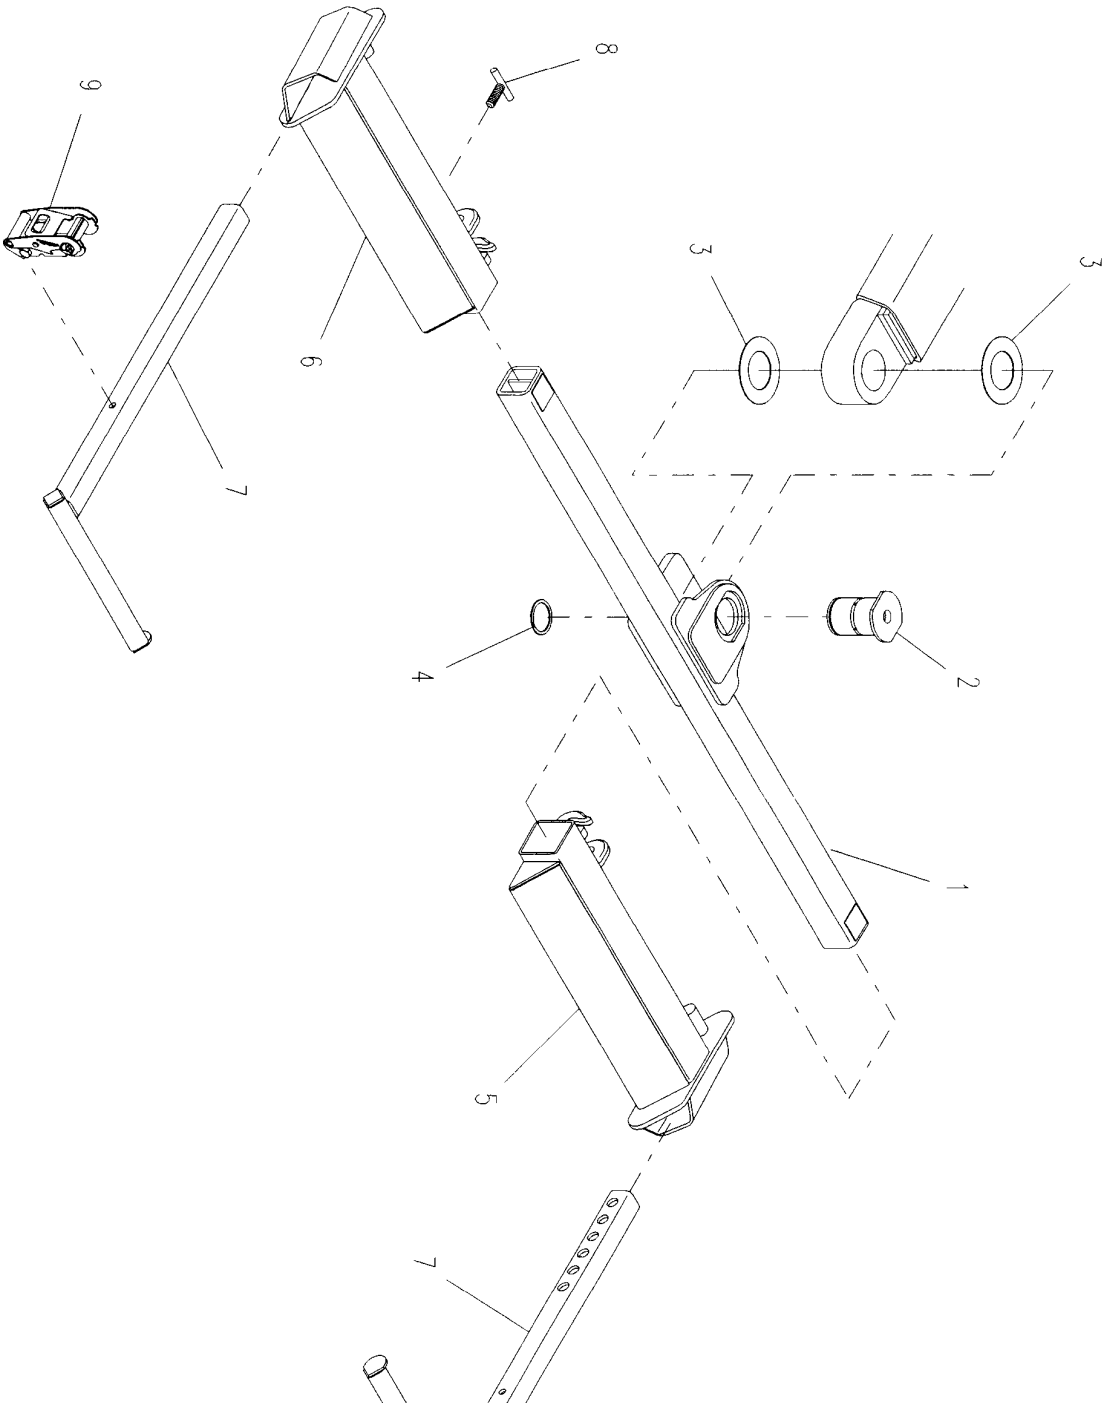

PARTS LIST — 3000# WHEELLIFT GRID ASSEMBLY

Ref. No.	Part No.	Description	Qty.
1	3913000057	Pivot Tube (A)	1
	3913000056	Pivot Tube (B)	
2	4691000278	Pin	1
3	4949000047	Washer	2
4	7754000024	Retaining Ring	1
5	3484000034	Grid Weldment - RH	1
6	3484000035	Grid Weldment - LH	1
7	3020000072	L-Arm	2
8	3551000036	T-Handle	2
9	7894000034	Ratchet and Strap	2

A - IRL Wheelift
B - ZOD Wheelift

4.24

Rev. _____
Date _____

3000# WHEELLIFT GRID ASSEMBLY