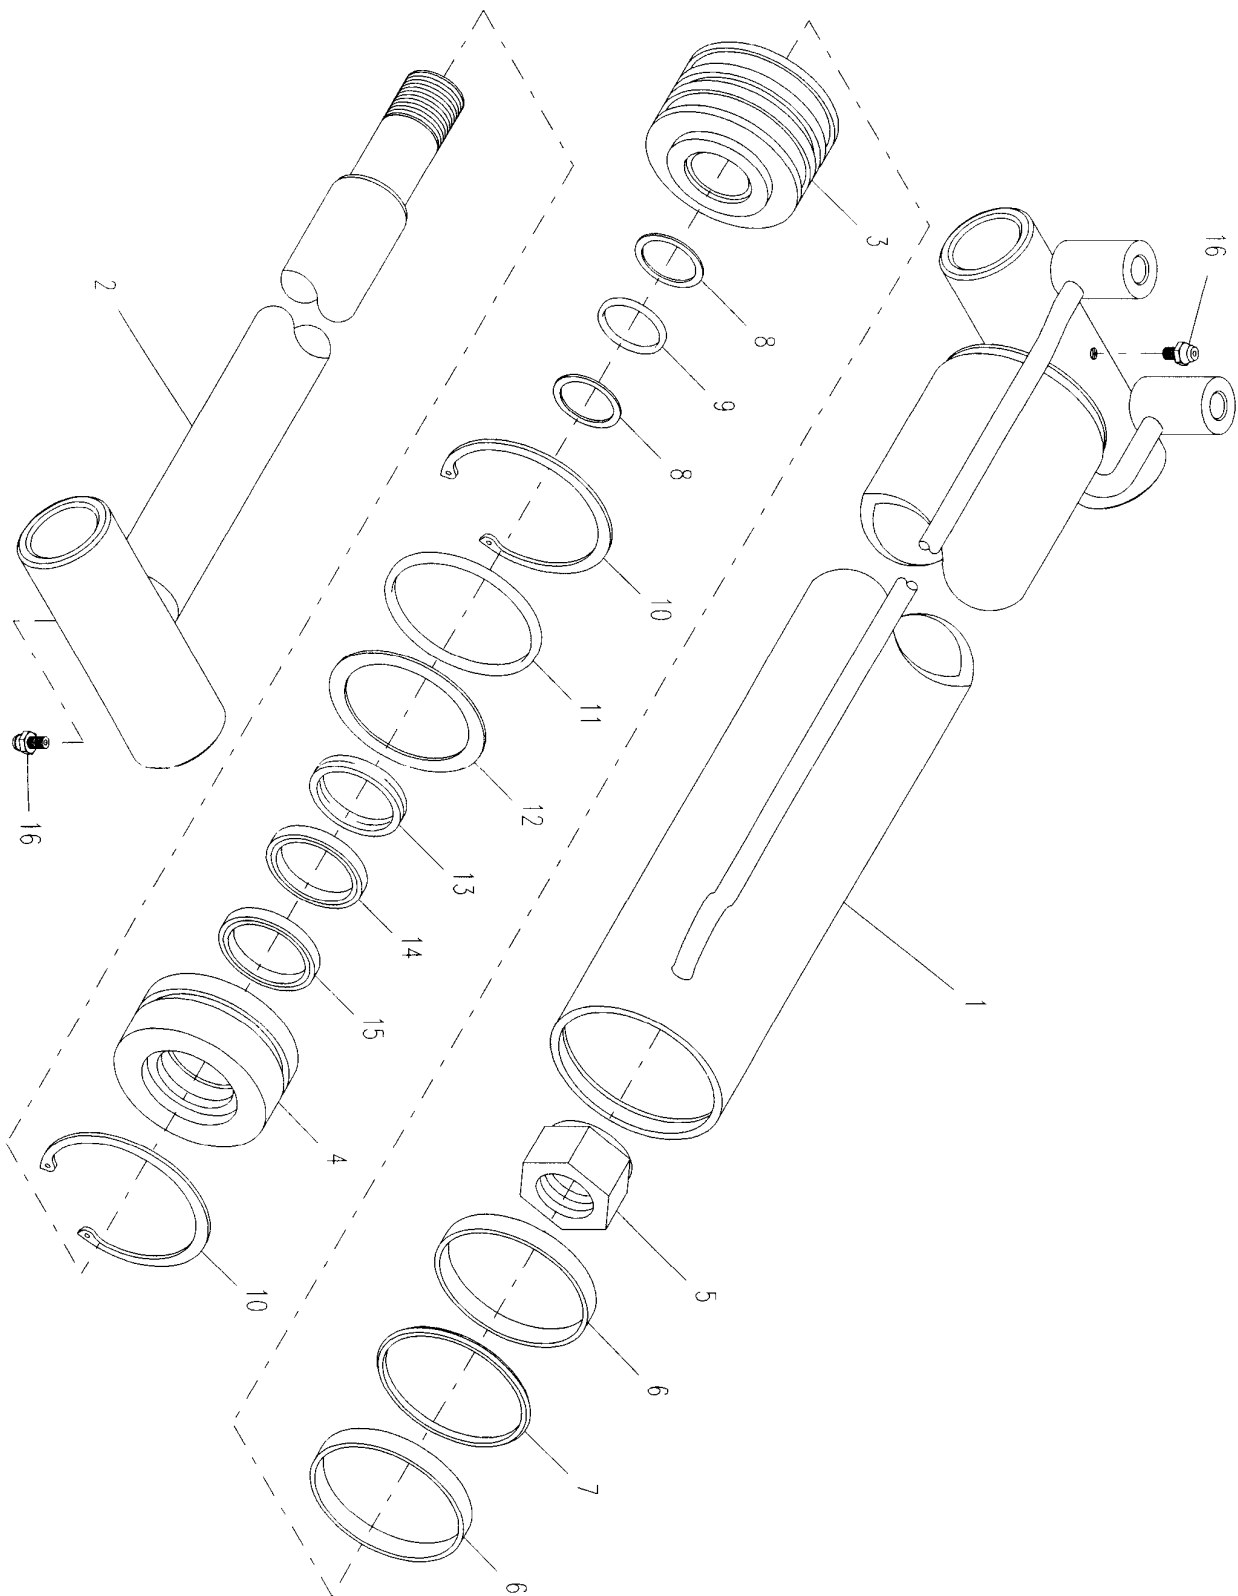

WHEELIFT EXTEND CYLINDER

3320000064

PARTS LIST — WHEELIFT EXTEND CYLINDER

332000064

Ref. No.	Part No.	Description	Qty.
1	3071000060	Barrel Weldment	1
2	3763000074	Rod Weldment	1
3	4698000015	Piston	1
4	4553000016	Head	1
5	7660262031	Locknut	1
6	7754000053*	Wear Ring	2
7	7796000067*	Locking "T" Seal	1
8	7755222609*	Back-up Ring	2
9	7755222000*	"O" Ring	1
10	7754000051*	Retaining Ring	2
11	7755330000*	"O" Ring	1
12	7755330609*	Back-up Ring	1
13	7754000054*	Wear Ring	1
14	7796000045*	Rod Seal	1
15	7796000046*	Rod Wiper Seal	1
16	7440030000	Grease Fitting	2

*Available only in Service Kit #7577250206

4.45

Rev. _____
Date _____