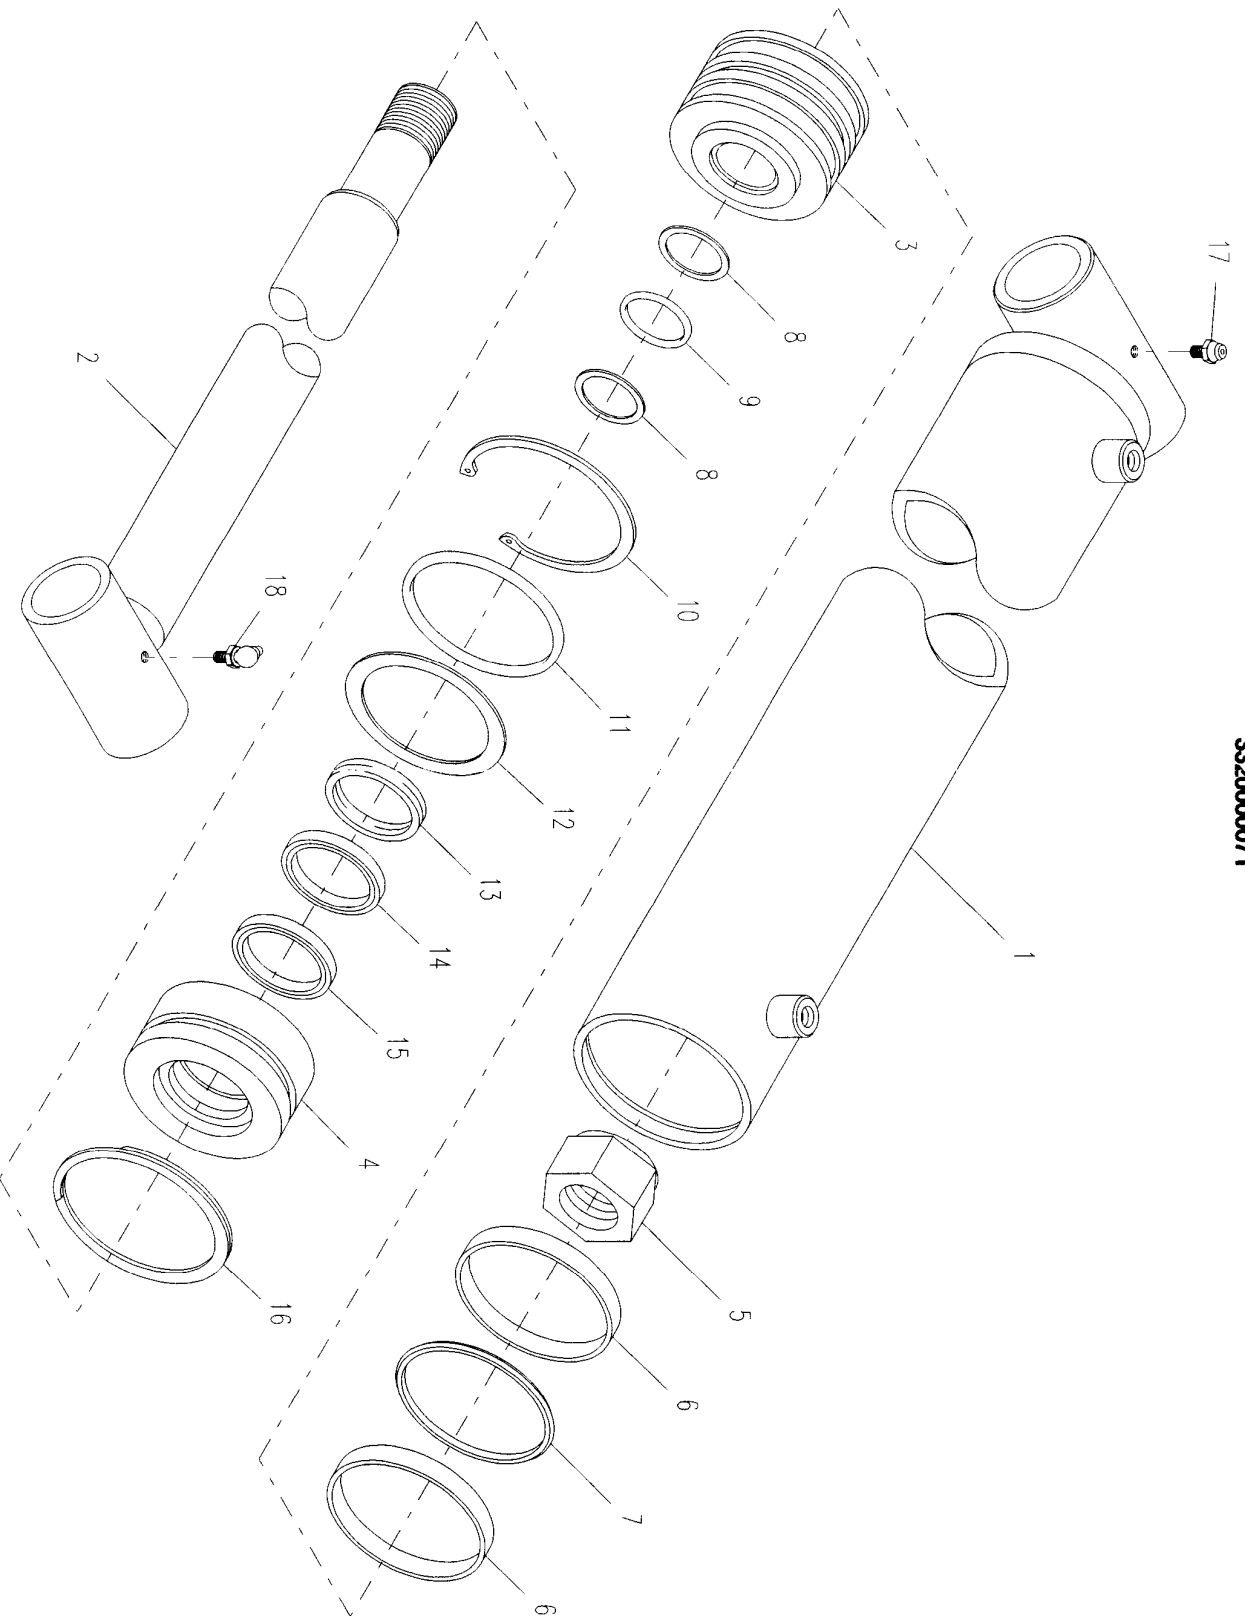

IRL CYLINDER 4000# WHEELLIFT

3320000071

PARTS LIST — IRL CYLINDER 4000# WHEELIFT

332000071

Ref. No.	Part No.	Description	Qty.
1	3071000066	Barrel Weldment	1
2	3763000088	Rod Weldment	1
3	4698000007	Piston	1
4	4553000008	Head	1
5	7660262031	Locknut	1
6	7754000003*	Wear Ring	2
7	7796000063*	Locking "T" Seal	1
8	7755224609*	Back-up Ring	2
9	7755224000*	"O" Ring	1
10	7754000002*	Retaining Ring	1
11	7755334000*	"O" Ring	1
12	7755334609*	Back-up Ring	1
13	7754000004*	Wear Ring	1
14	7796000024*	Rod Seal	1
15	7796000008*	Rod Wiper Seal	1
16	7754000026*	Retaining Ring	1
17	7440030000	Grease Fitting	1
18	7440030200	Grease Fitting	1

*Available only in Service Kit #7577250024

4.49

Rev. _____
Date _____