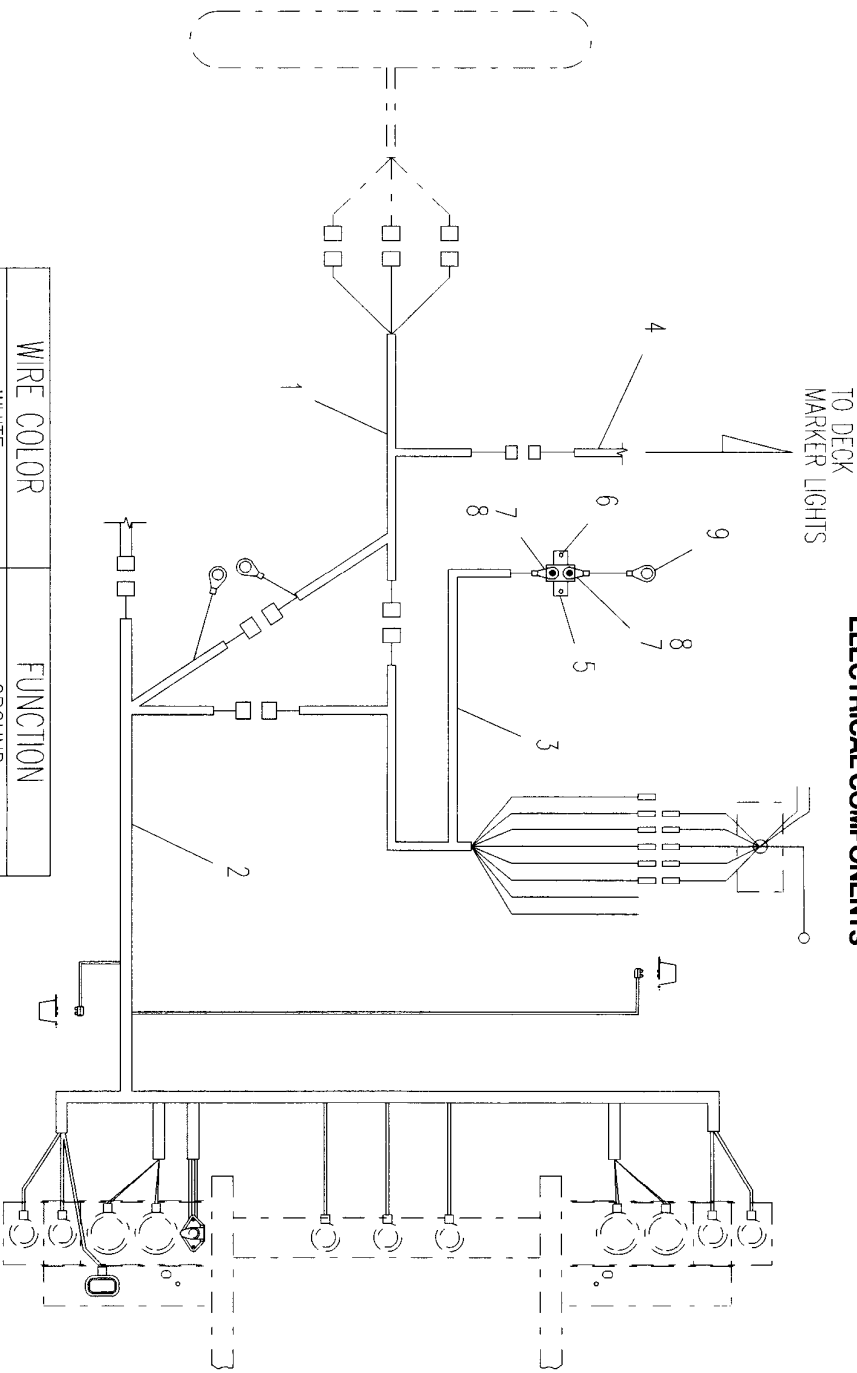

ELECTRICAL COMPONENTS

WIRE COLOR	FUNCTION
WHITE	GROUND
BROWN	CLEARANCE
GREEN	RH STOP/TURN
YELLOW	LH STOP/TURN
BLACK	BACK-UP
BLUE	AUX
PURPLE	FLOOD
GRAY	BEACON (ROTATOR)
ORANGE	AUX1 (FLASHER)
LT BLUE/BLACK	OPTIONAL
LT BLUE	AUX2
RED	AUX POWER