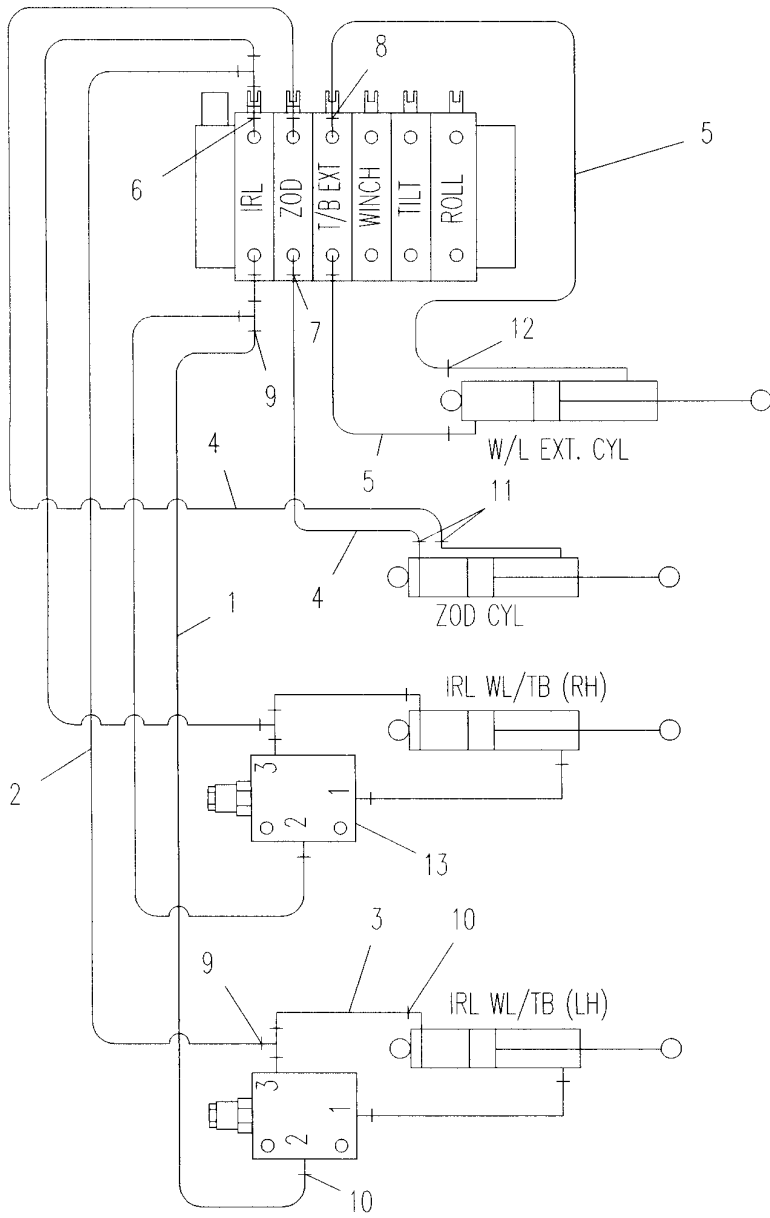

HYDRAULIC COMPONENTS - ZOD WHELLIFT

PARTS LIST — HYDRAULIC COMPONENTS - ZOD WHEELIFT

Ref. No.	Part No.	Description	Qty.
1	4567122043	Hose Assembly	2
2	4567123045	Hose Assembly	2
3	4567122013	Hose Assembly	2
4	4567122030	Hose Assembly	2
5	4567110034	Hose Assembly	2
6	7443000129	Reducer	2
7	7445060843	Adapter	2
8	7443040643	Adapter	2
9	7445060648	Tee	4
10	7445060645	Elbow	2
11	7445060643	Adapter	2
12	7445040446	Elbow	2
13	7935000183	Counter Balance Valve	2