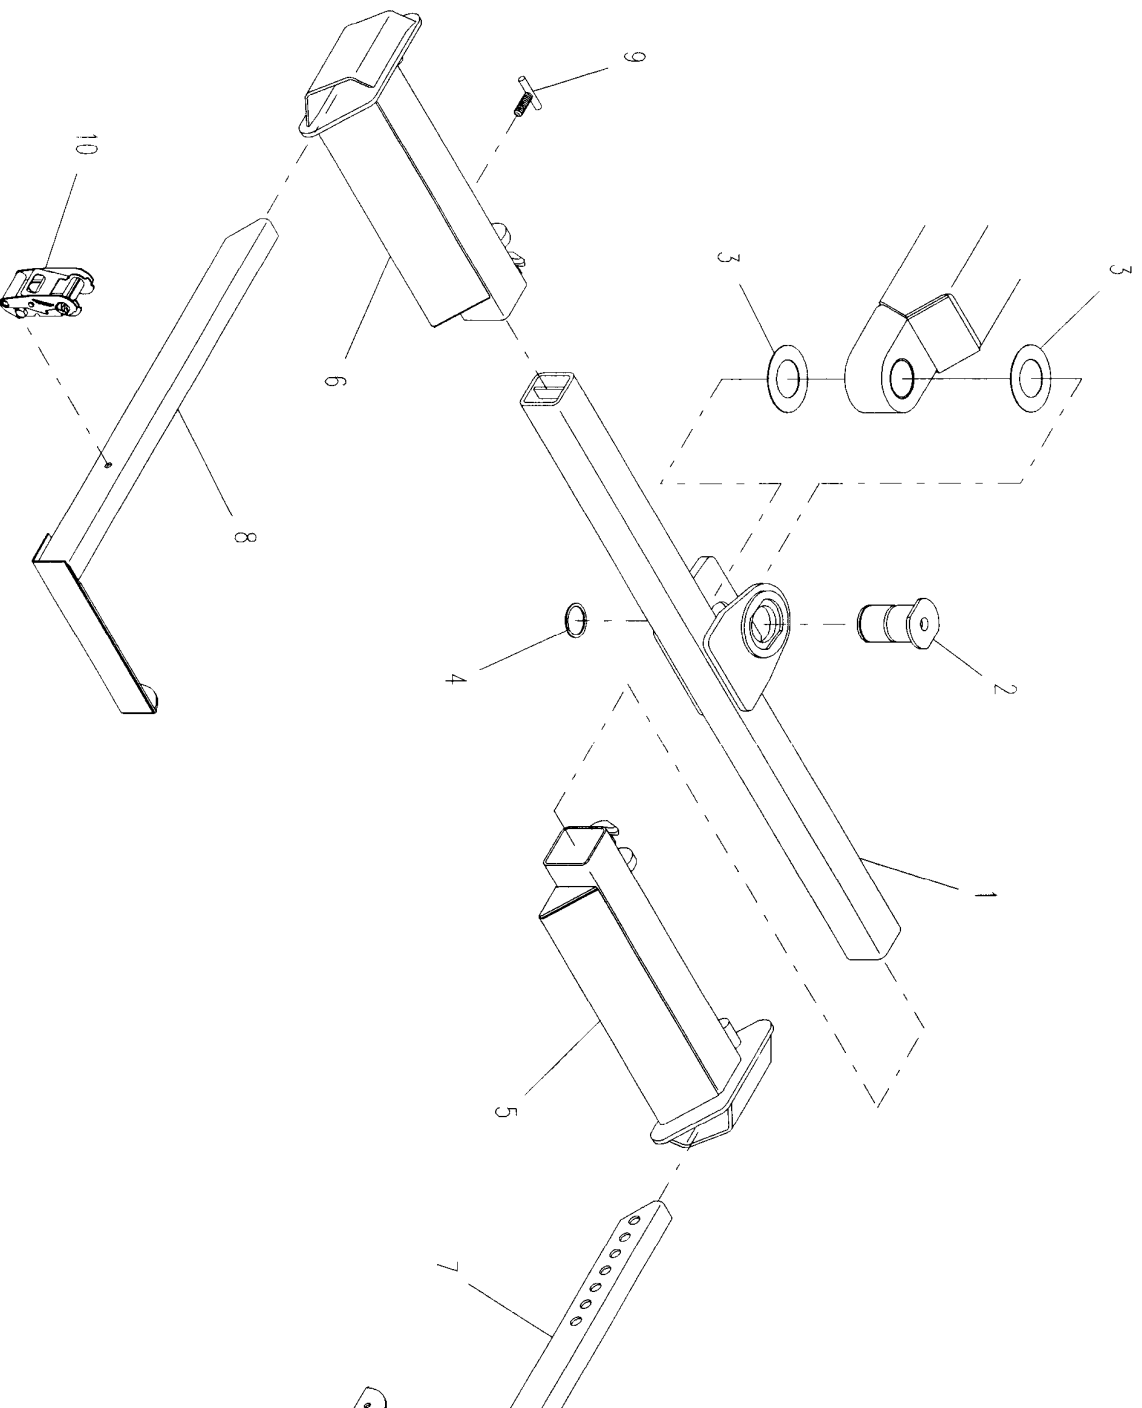

4000# WHEELLIFT GRID ASSEMBLY

PARTS LIST — 4000# WHEELLIFT GRID ASSEMBLY

Ref. No.	Part No.	Description	Qty.
1	3913000061	Pivot Tube	1
2	4691000103	Pin	1
3	4949000047	Washer	2
4	7754000024	Retaining Ring	1
5	3484000030	Grid Weldment - RH	1
6	3484000031	Grid Weldment - LH	1
7	3020000038	L-Arm - RH	1
8	3020000037	L-Arm - LH	1
9	3551000036	T-Handle	2
10	7894000034	Ratchet and Strap	2

4.27

Rev. _____
Date _____