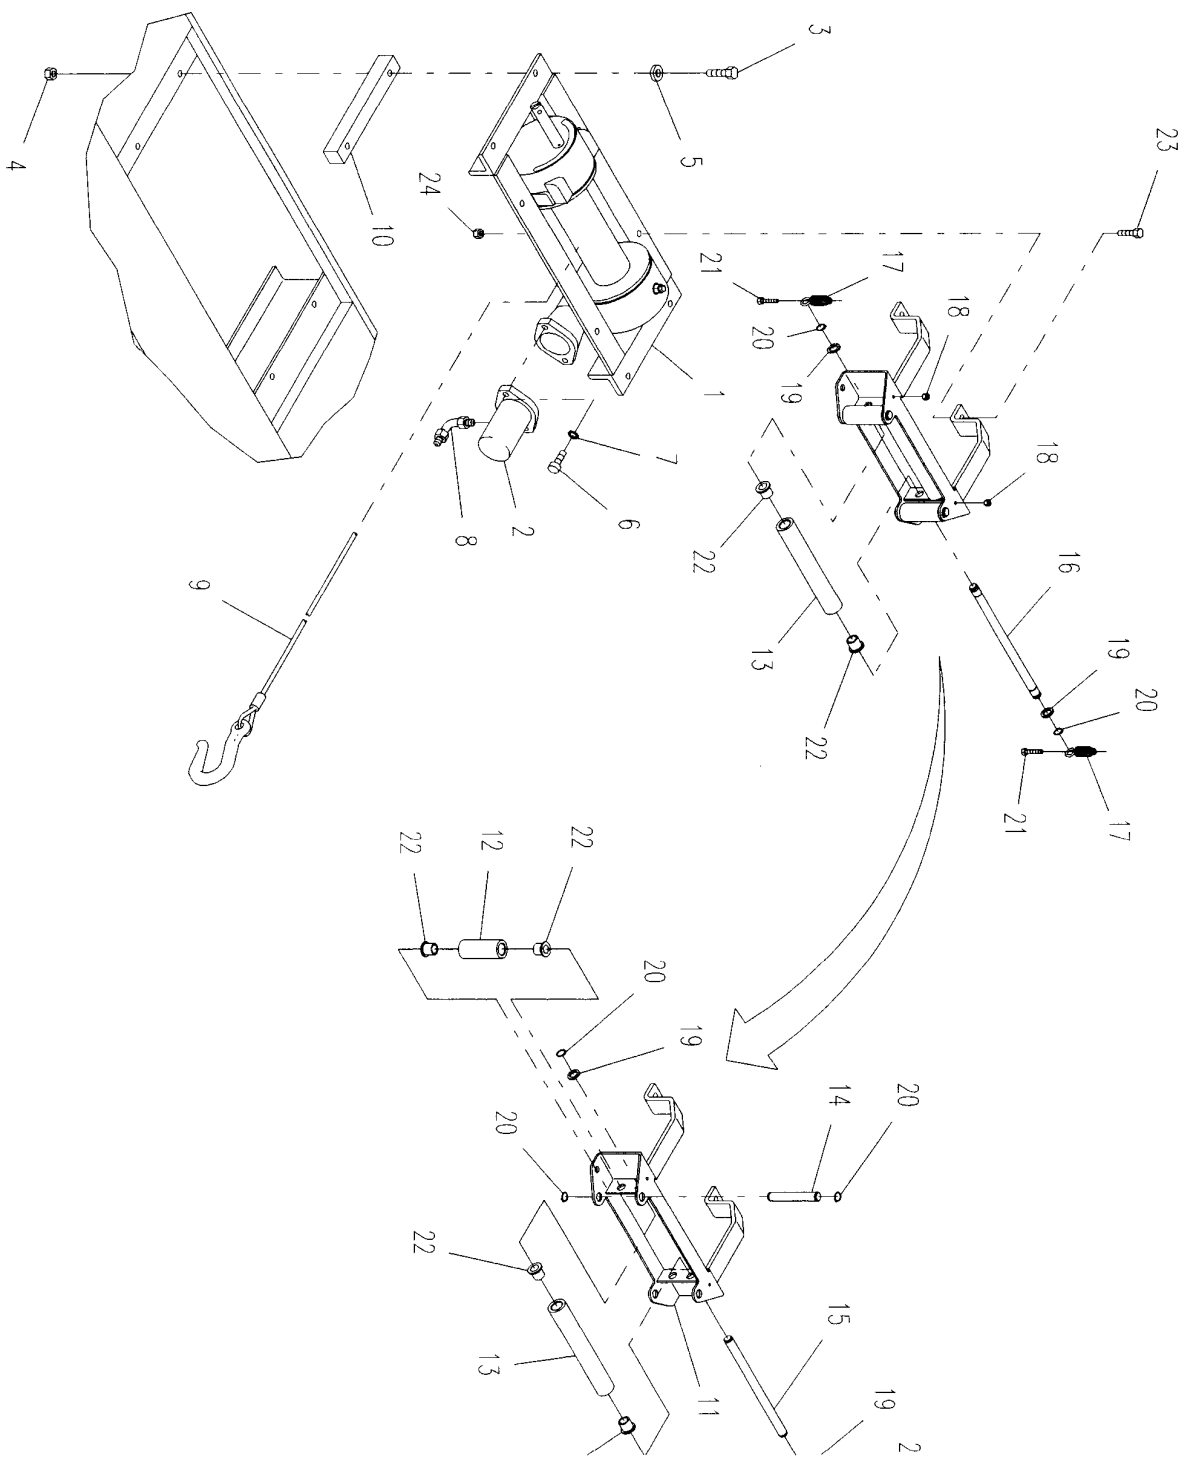

PARTS LIST — WINCH & CABLE ROLLER GUIDE

Ref. No.	Part No.	Description	Qty.
1	7970000072	Winch	1
2	7626000014	Orbit Motor	1
3	7115181450	Capscrew	4
	7115182650[*]	Capscrew	4
4	7660182301	Locknut	4
5	7950180153	Flatwasher	4
6	9970414952	Capscrew	2
7	7950180400	Lockwasher	2
8	7445081045	Fitting	2
9	7248000044	Cable	1
10	4062000318[*]	Bar	2
11	3178000238[†]	Bracket	1
12	4912000087[†]	Roller Tube	2
13	4912000130[†]	Roller Tube	2
14	4806000011[†]	Roller Shaft	2
15	4806000014[†]	Roller Shaft	1
16	4806000015[†]	Roller Shaft	1
17	7843000007[†]	Spring	2
18	7660141600[†]	Locknut	2
19	7949000034[†]	Spacer	4
20	7754000022[†]	Retaining Ring	8
21	7111141407[†]	Bolt	2
22	7209000011[†]	Bushing	8
23	7115181250	Capscrew	4
24	7660182601	Locknut	4

[*] Available on Transporter Decks only

[†] Also Available in Assembly #3249000004

WINCH & CABLE ROLLER GUIDE